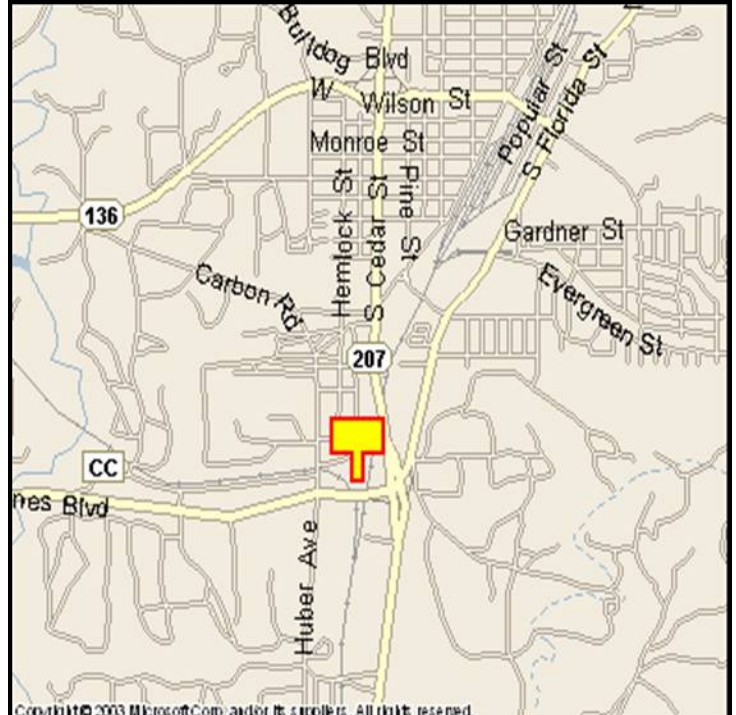

**BORGER, HUTCHINSON COUNTY, TEXAS**

**MARKET:**

Completely remodeled billboard with exposure to southbound traffic to Panhandle and to those turning west to Fairlanes on FM 1551. Take one face or you can combine top and bottom for maximum coverage.

**LOCATION:**

@ JCT FM 1551 - Borger

**HIGHWAY:**

207

**ORIENTATION:**

Side of Pavement - West  
For Traffic - Southbound

**FACE:**

Position - Right Read  
Size - 8' H x 12' W  
Illuminated - No

**TERM:**

12, 24 & 36 Months

**GPS:**

Latitude: 35.6414  
Longitude: -101.3977

**WEEKLY IMPRESSIONS:**

24,600

**PANEL ID:**

THU-14A (Top)  
THU-14B (Bottom)