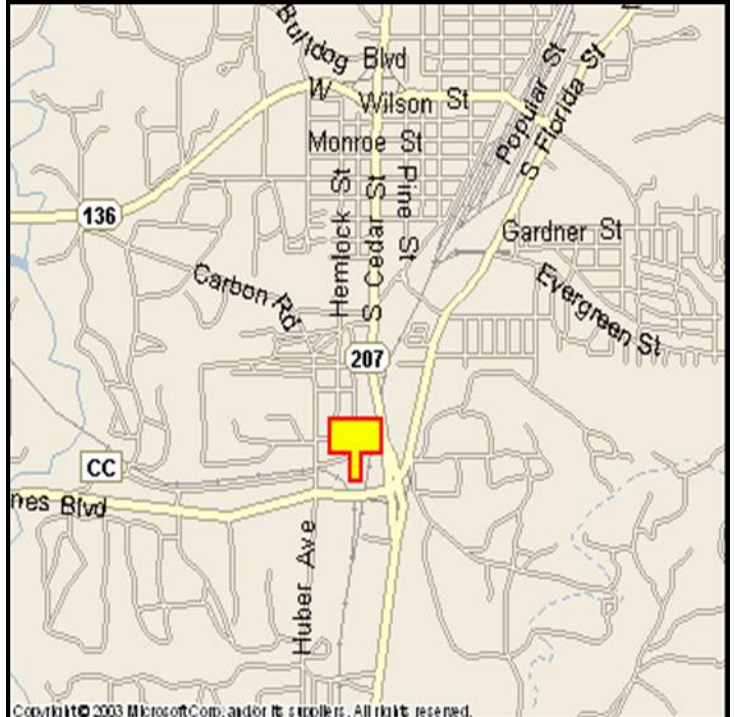

BORGER, HUTCHINSON COUNTY, TEXAS

MARKET:

Completely remodeled billboard with exposure to southbound traffic to Panhandle and to those turning west to Fairlanes on FM 1551. Take one face or you can combine top and bottom for maximum coverage.

LOCATION:

@ JCT FM 1551 - Borger

HIGHWAY:

207

ORIENTATION:

Side of Pavement - West
For Traffic - Southbound

FACE:

Position - Right Read
Size - 8' H x 12' W
Illuminated - No

TERM:

12, 24 & 36 Months

GPS:

Latitude: 35.6414
Longitude: -101.3977

WEEKLY IMPRESSIONS:

24,600

PANEL ID:

THU-14A (Top)
THU-14B (Bottom)