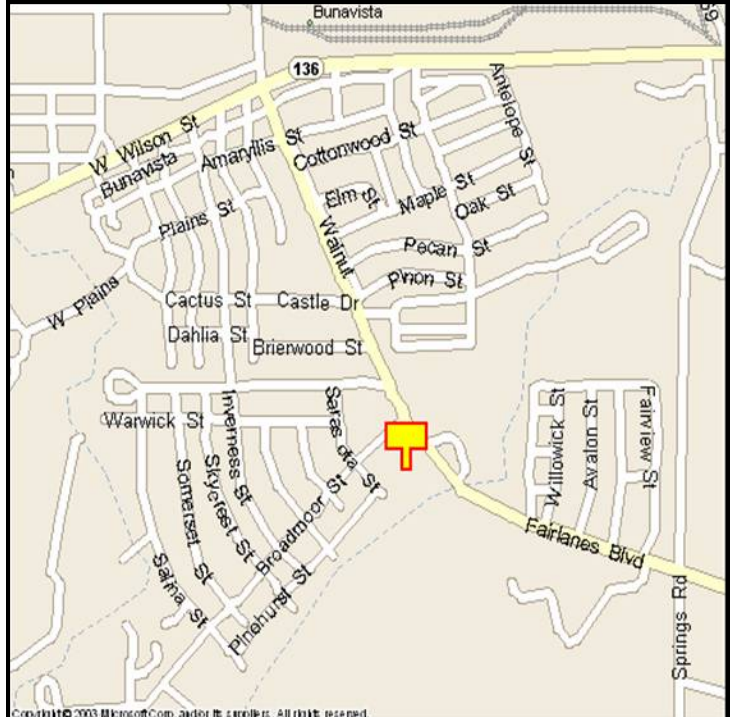

BORGER, HUTCHINSON COUNTY, TEXAS

MARKET:

A great little “target market” billboard located at the entrance to Fairlanes seen by travelers on FM 1551 and Broadmoor St. daily.

LOCATION:

South of Broadmoor St. - Borger

HIGHWAY:

FM 1551

ORIENTATION:

Side of Pavement - West
For Traffic - Northbound

FACE:

Position - Cross Read
Size - 6' H x 12' W
Illuminated - No

TERM:

12, 24 & 36 Months

GPS:

Latitude: 35.6456
Longitude: -101.4428

WEEKLY IMPRESSIONS:

30,800

PANEL ID:

THU-13B

For More Information, Please Call

877.583.3801