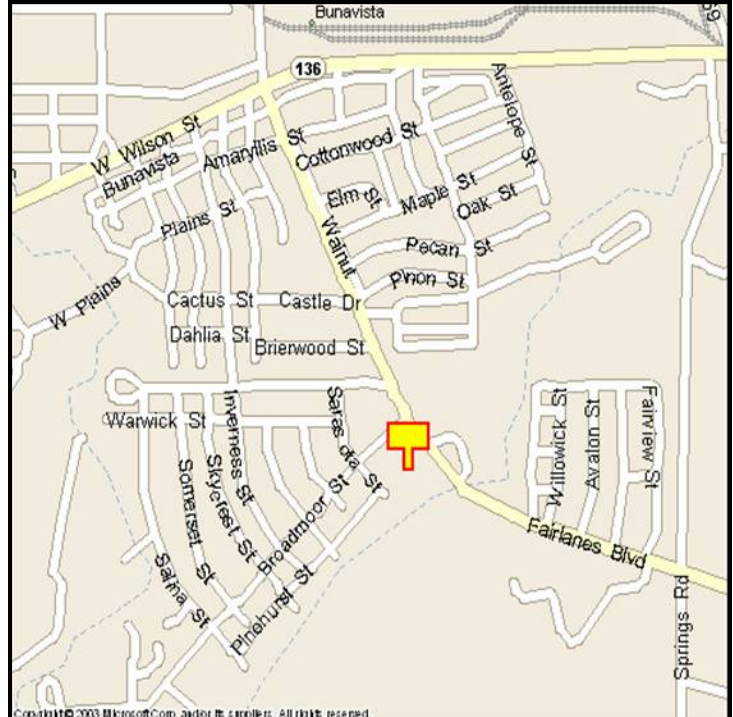

BORGER, HUTCHINSON COUNTY, TEXAS

MARKET:

A great little "target market" billboard located at the entrance to Fairlanes seen by travelers on FM 1551 and Broadmoor St. daily.

LOCATION:

South of Broadmoor St. - Borger

HIGHWAY:

FM 1551

ORIENTATION:

Side of Pavement - West
For Traffic - Northbound

FACE:

Position - Cross Read
Size - 6' H x 12' W
Illuminated - No

TERM:

12, 24 & 36 Months

GPS:

Latitude: 35.6456
Longitude: -101.4428

WEEKLY IMPRESSIONS:

30,800

PANEL ID:

THU-13B

For More Information, Please Call

877.583.3801