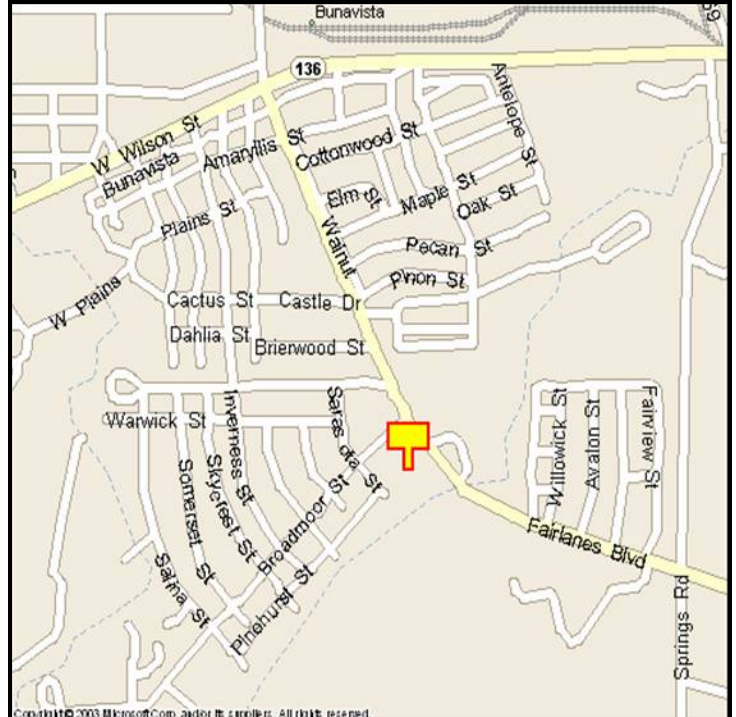

BORGER, HUTCHINSON COUNTY, TEXAS

MARKET:

A great little "target market" billboard located at the entrance to Fairlanes seen by travelers on FM 1551 and Broadmoor St. daily.

LOCATION:

South of Broadmoor St. - Borger

HIGHWAY:

FM 1551

ORIENTATION:

Side of Pavement - West
For Traffic - Southbound

FACE:

Position - Right Read
Size - 6' H x 12' W
Illuminated - No

TERM:

12, 24 & 36 Months

GPS:

Latitude: 35.6456
Longitude: -101.4428

WEEKLY IMPRESSIONS:

30,800

PANEL ID:

THU-13A

For More Information, Please Call

877.583.3801