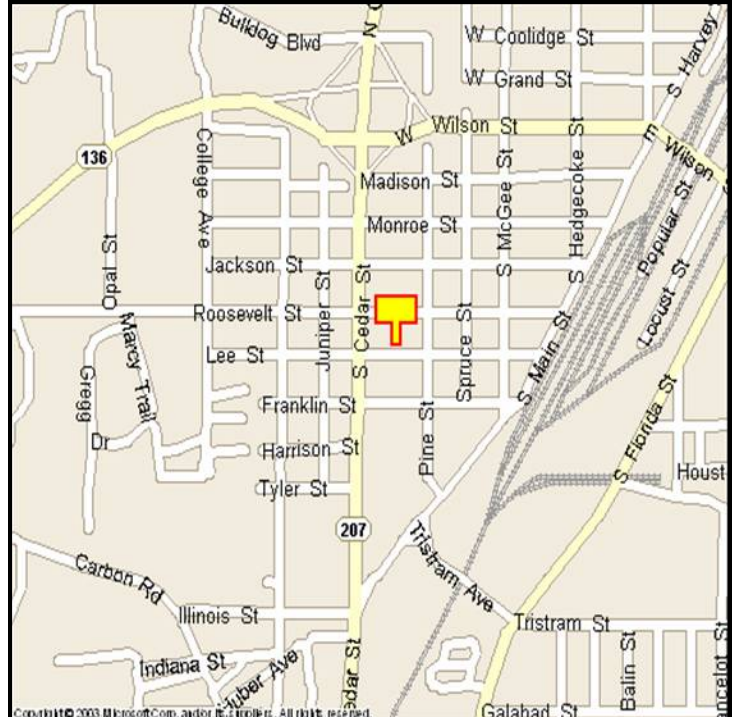

PANEL ID:

THU-12C (Top)
THU-12D (Bottom)

For More Information, Please Call
877.583.3801

E-mail - sales@lookoutdoor.biz