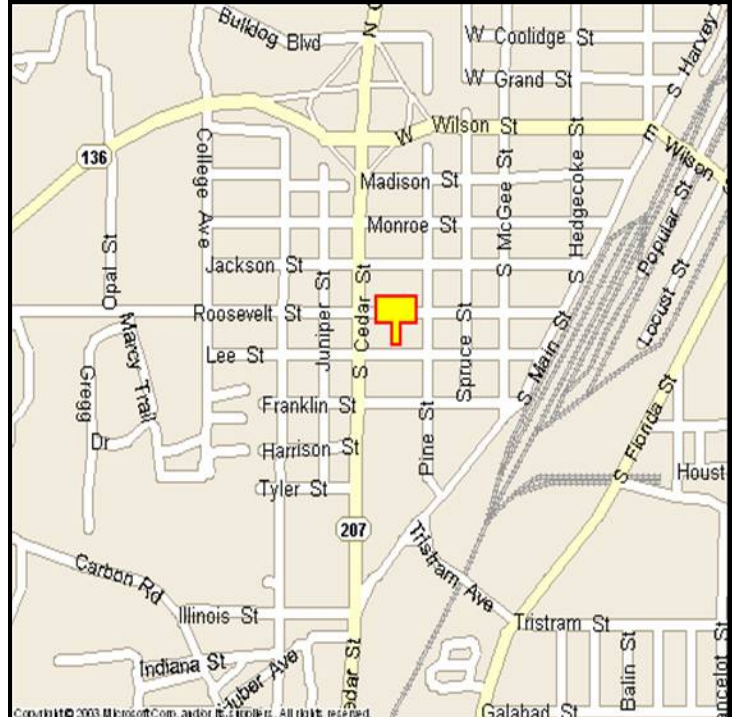

BORGER, HUTCHINSON COUNTY, TEXAS

MARKET:

Who doesn't want Cedar St. exposure in Borger? This billboard gives you a 96 sq. ft., full-color ad to thousands of local consumers each day in addition to southbound travelers through town.

LOCATION:

@ Roosevelt Street - Borger

HIGHWAY:

207

ORIENTATION:

Side of Pavement - East
For Traffic - Southbound

FACE:

Position - Cross Read
Size - 8' H x 12' W
Illuminated - No

TERM:

12, 24 & 36 Months

GPS:

Latitude: 35.6567
Longitude: -101.3987

WEEKLY IMPRESSIONS:

66,800

PANEL ID:

THU-12C (Top)
THU-12D (Bottom)