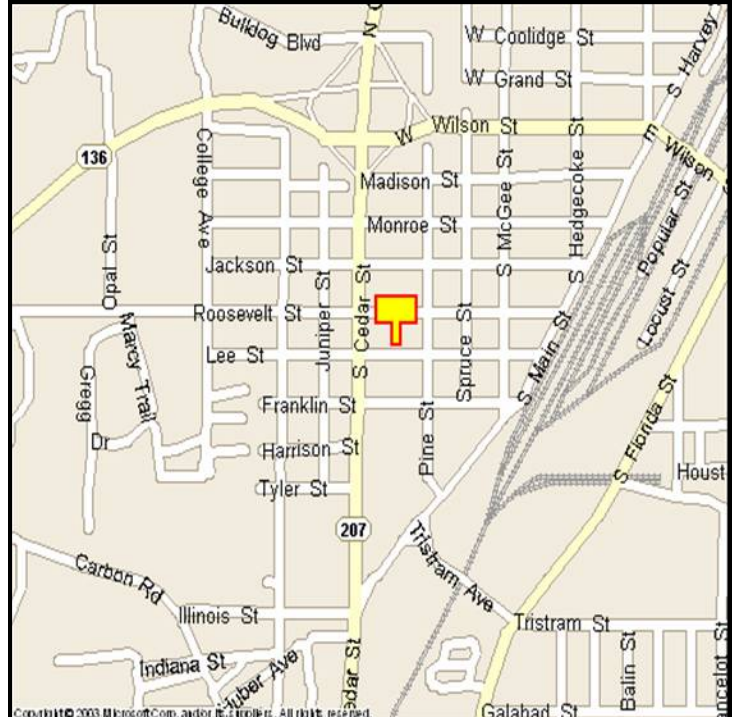

PANEL ID:

THU-12A (Top)
THU-12B (Bottom)

For More Information, Please Call
877.583.3801

E-mail - sales@lookoutdoor.biz