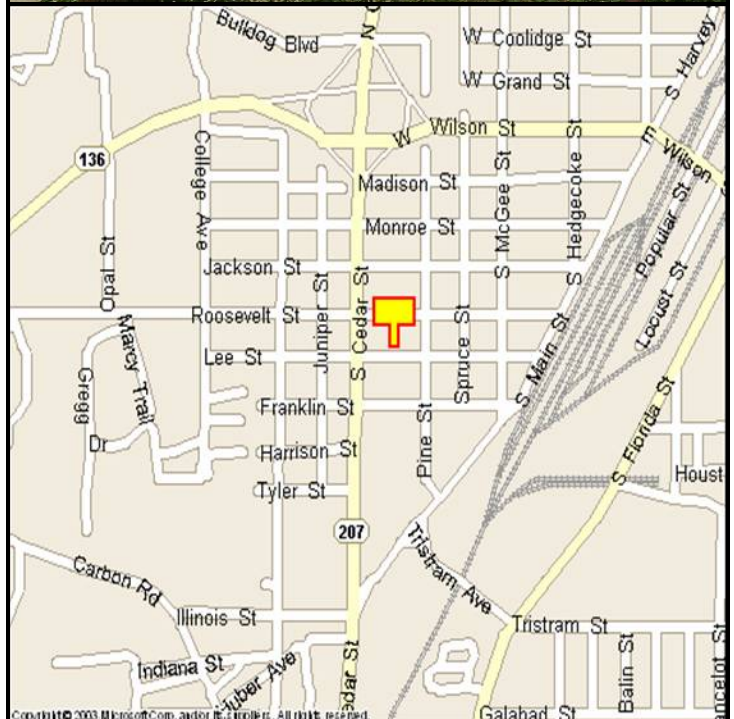

BORGER, HUTCHINSON COUNTY, TEXAS

MARKET:

Who doesn't want Cedar St. exposure in Borger? This billboard gives you a 96 sq. ft., full-color ad to thousands of local consumers each day in addition to northbound travelers through town.

LOCATION:

@ Roosevelt Street - Borger

HIGHWAY:

207

ORIENTATION:

Side of Pavement - East
For Traffic - Northbound

FACE:

Position - Right Read
Size - 8' H x 12' W
Illuminated - No

TERM:

12, 24 & 36 Months

GPS:

Latitude: 35.6567
Longitude: -101.3987

WEEKLY IMPRESSIONS:

66,800

PANEL ID:

THU-12A (Top)
THU-12B (Bottom)