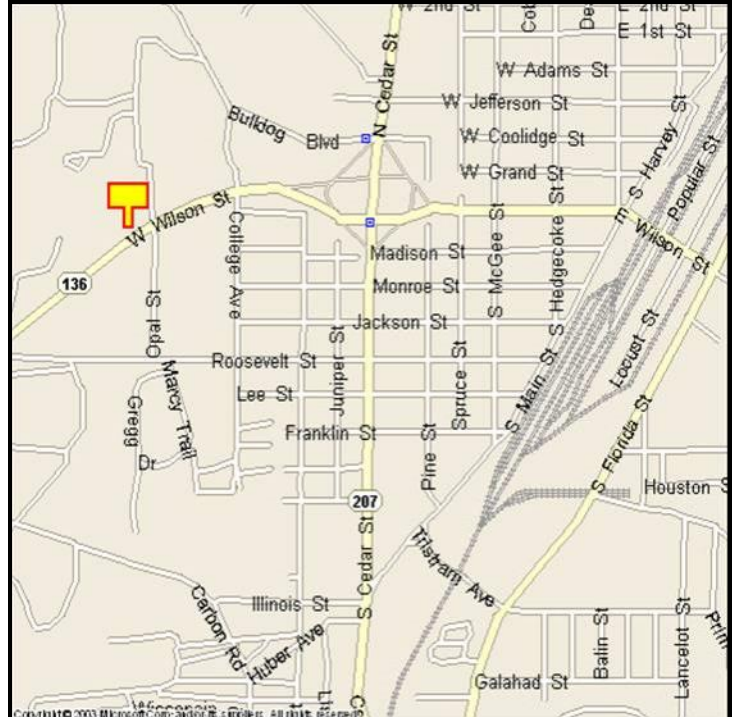

BORGER, HUTCHINSON COUNTY, TEXAS

MARKET:

By far one of the finest billboards in the northern Panhandle. Located at the entrance to United with exposure to several thousand people each day!

LOCATION:

Next to Country Chevrolet - Borger

HIGHWAY:

136

ORIENTATION:

Side of Pavement - North
For Traffic - Eastbound

FACE:

Position - Cross Read
Size - 10' H x 36' W
Illuminated - No

TERM:

12, 24 & 36 Months

GPS:

Latitude: 35.6606
Longitude: -101.4080

WEEKLY IMPRESSIONS:

117,800

PANEL ID:

THU-10B

For More Information, Please Call

877.583.3801