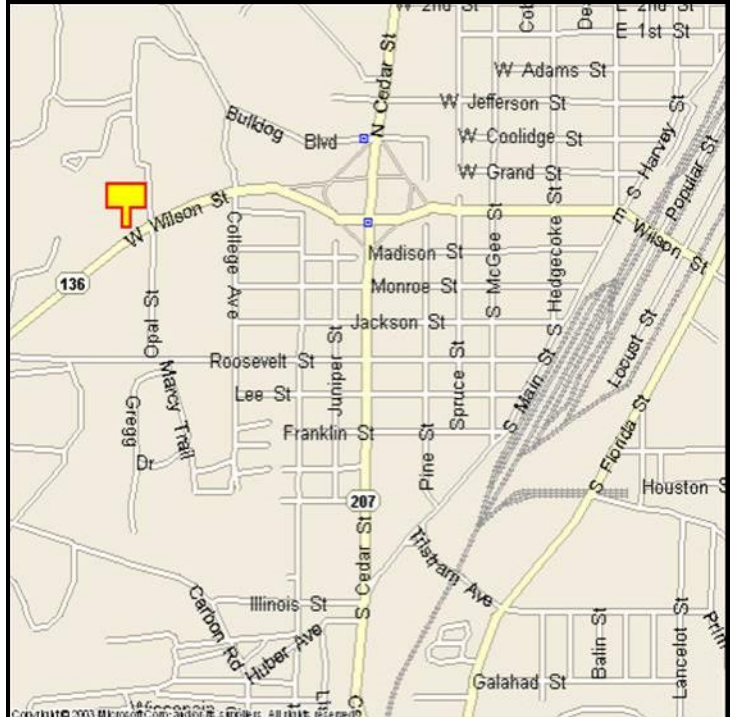

BORGER, HUTCHINSON COUNTY, TEXAS

MARKET:

By far one of the finest billboards in the northern Panhandle. Located at the entrance to United with exposure to several thousand people each day!

LOCATION:

Next to County Chevrolet - Borger

HIGHWAY:

136

ORIENTATION:

Side of Pavement - North
For Traffic - Westbound

FACE:

Position - Right Read
Size - 10' H x 36' W
Illuminated - No

TERM:

12, 24 & 36 Months

GPS:

Latitude: 35.6606
Longitude: -101.4080

WEEKLY IMPRESSIONS:

117,800

PANEL ID:

THU-10A

For More Information, Please Call

877.583.3801