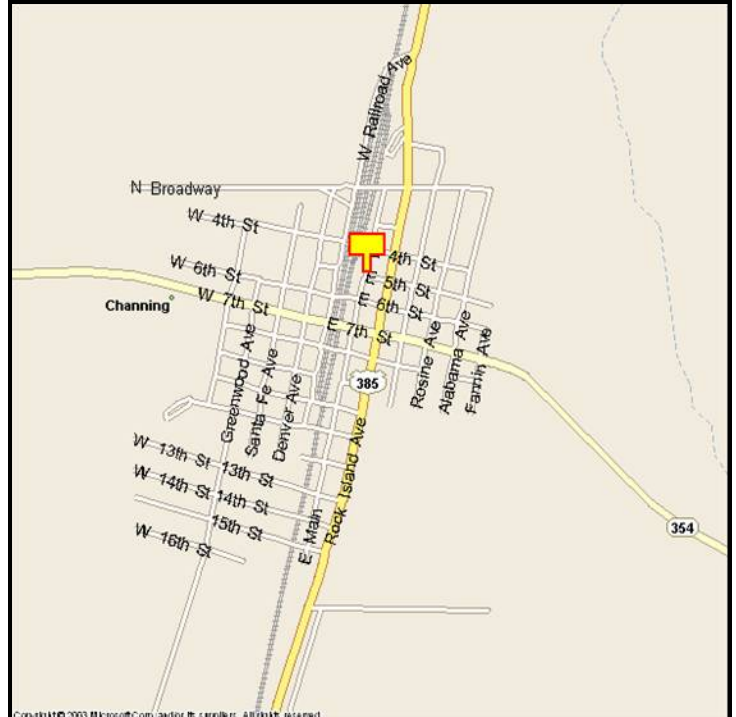

**CHANNING, HARTLEY COUNTY, TEXAS**

**MARKET:**

A billboard that gets a surprising amount of exposure along a “short-cut” of a highway for northbound traffic.

**LOCATION:**

North of FM 354 - Channing

**HIGHWAY:**

385

**ORIENTATION:**

Side of Pavement - West  
For Traffic - Northbound

**FACE:**

Position - Cross Read  
Size - 10' H x 30' W  
Illuminated - No

**TERM:**

12, 24 & 36 Months

**GPS:**

Latitude: 35.6859  
Longitude: -102.3292

**WEEKLY IMPRESSIONS:**

34,257

**PANEL ID:**

THT-2B

For More Information, Please Call

877.583.3801

E-mail - [sales@lookoutdoor.biz](mailto:sales@lookoutdoor.biz)