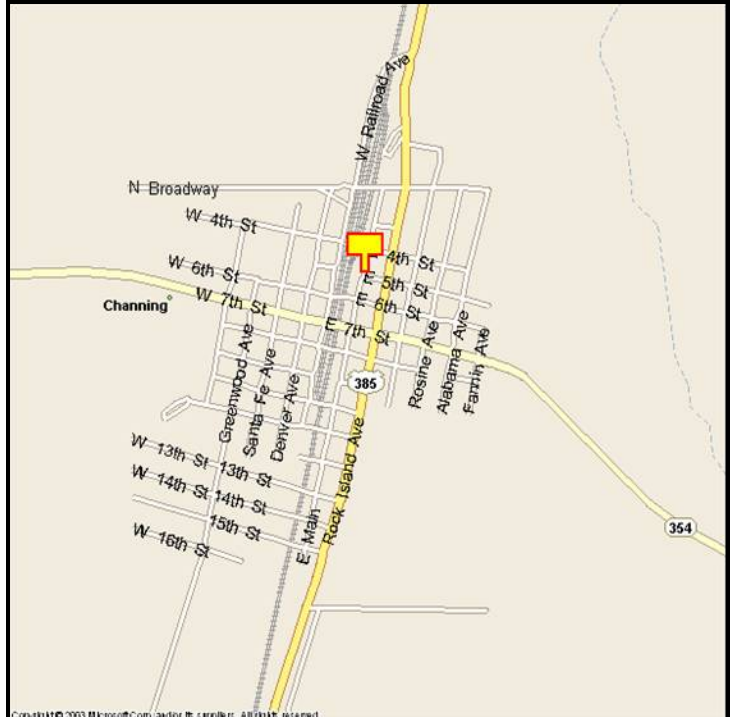

PANEL ID:

THT-2B

For More Information, Please Call

877.583.3801

E-mail - sales@lookoutdoor.biz