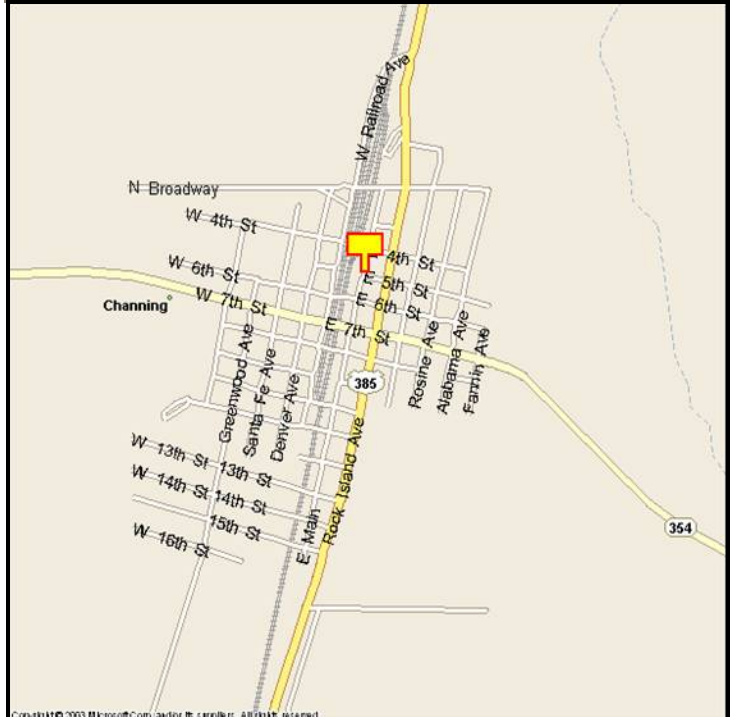

**CHANNING, HARTLEY COUNTY, TEXAS**

**MARKET:**

A billboard that gets a surprising amount of exposure along a “short-cut” of a highway for southbound traffic.

**LOCATION:**

North of FM 354 - Channing

**HIGHWAY:**

385

**ORIENTATION:**

Side of Pavement - West  
For Traffic - Southbound

**FACE:**

Position - Right Read  
Size - 10' H x 30' W  
Illuminated - No

**TERM:**

12, 24 & 36 Months

**GPS:**

Latitude: 35.6859  
Longitude: -102.3292

**WEEKLY IMPRESSIONS:**

34,257

**PANEL ID:**

THT-2A

For More Information, Please Call

877.583.3801

E-mail - [sales@lookoutdoor.biz](mailto:sales@lookoutdoor.biz)