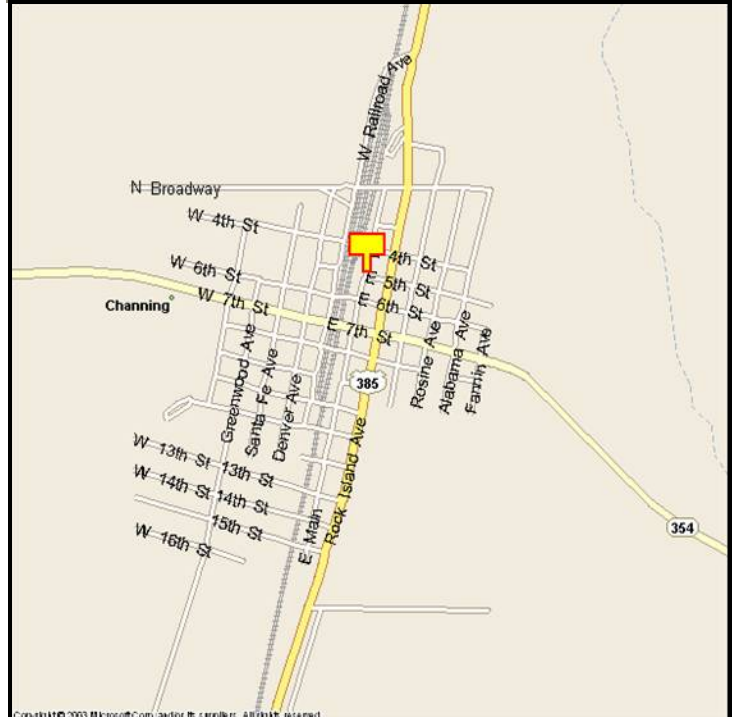

PANEL ID:

THT-2A

For More Information, Please Call

877.583.3801

E-mail - sales@lookoutdoor.biz