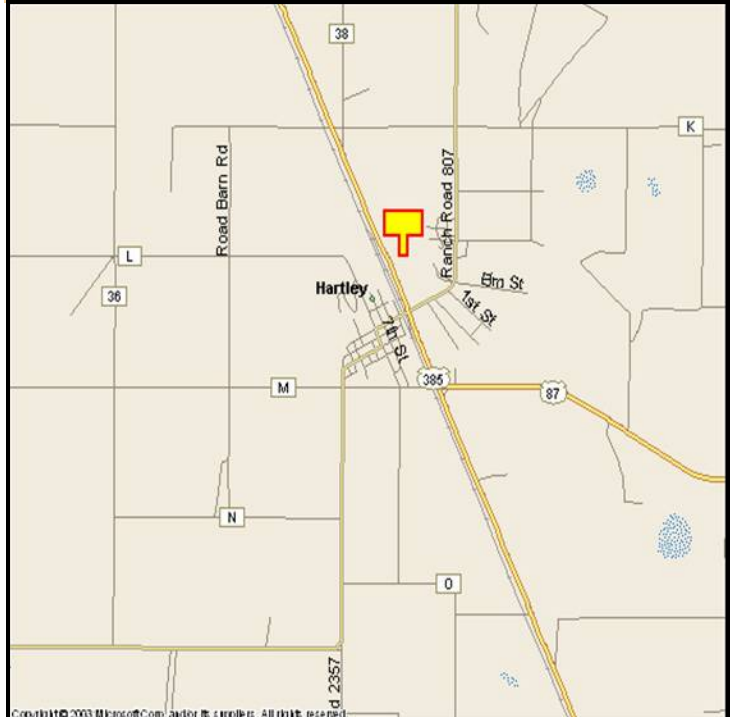

HARTLEY, HARTLEY COUNTY, TEXAS

MARKET:

The billboard that everyone wants! Located at the north limits of Hartley along US 87 for southeast traffic into Dumas or Amarillo. It's a rare board for this stretch of highway with unlimited read time.

LOCATION:

North of Hartley city limits

HIGHWAY:

87

ORIENTATION:

Side of Pavement - East
For Traffic - Southbound

FACE:

Position - Cross Read
Size - 10-8' H x 32' W
Illuminated - No

TERM:

12, 24 & 36 Months

GPS:

Latitude: 35.8916
Longitude: -102.3997

WEEKLY IMPRESSIONS:

67,000

PANEL ID:

THT-1B