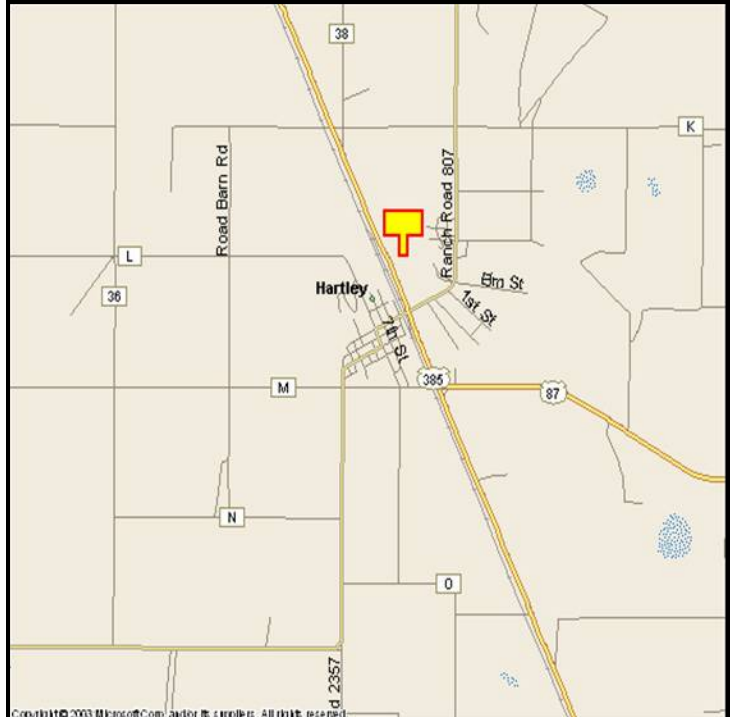

HARTLEY, HARTLEY COUNTY, TEXAS

MARKET:

The billboard that everyone wants! Located at the north limits of Hartley along US 87 for northwest traffic into Dalhart. It's a rare board for this stretch of highway with unlimited read time.

LOCATION:

North of Hartley city limits

HIGHWAY:

87

ORIENTATION:

Side of Pavement - East
For Traffic - Northbound

FACE:

Position - Right Read
Size - 10-8' H x 32' W
Illuminated - No

TERM:

12, 24 & 36 Months

GPS:

Latitude: 35.8916
Longitude: -102.3997

WEEKLY IMPRESSIONS:

67,000

PANEL ID:

THT-1A