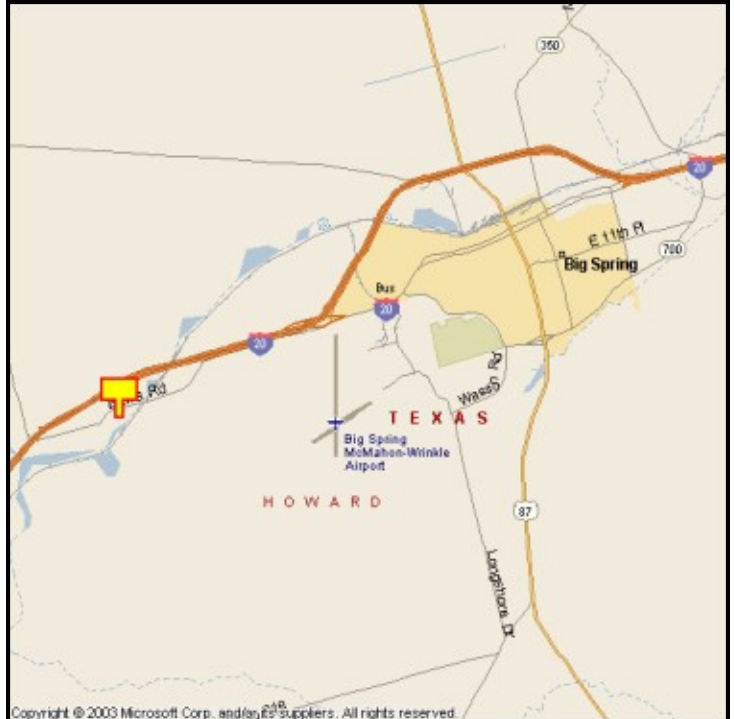

**BIG SPRING, HOWARD COUNTY, TEXAS**

**MARKET:**

If you are in or east of Big Spring, you need this huge billboard display. A stand-alone 400 square foot face with forever visibility on the interstate. Want to keep travelers from looping around Big Spring? Yes or no—this will help!

**LOCATION:**

1.5 miles West of Cauble Road—Big Spring

**HIGHWAY:**

I-20

**ORIENTATION:**

Side of Pavement - South  
For Traffic - Eastbound

**FACE:**

Position - Right Read  
Size - 10' H x 40' W  
Illuminated - No

**TERM:**

12, 24 & 36 Months

**GPS:**

Latitude: 32.2159  
Longitude: -101.5836

**WEEKLY IMPRESSIONS:**

146,900

**PANEL ID:**

THO-1