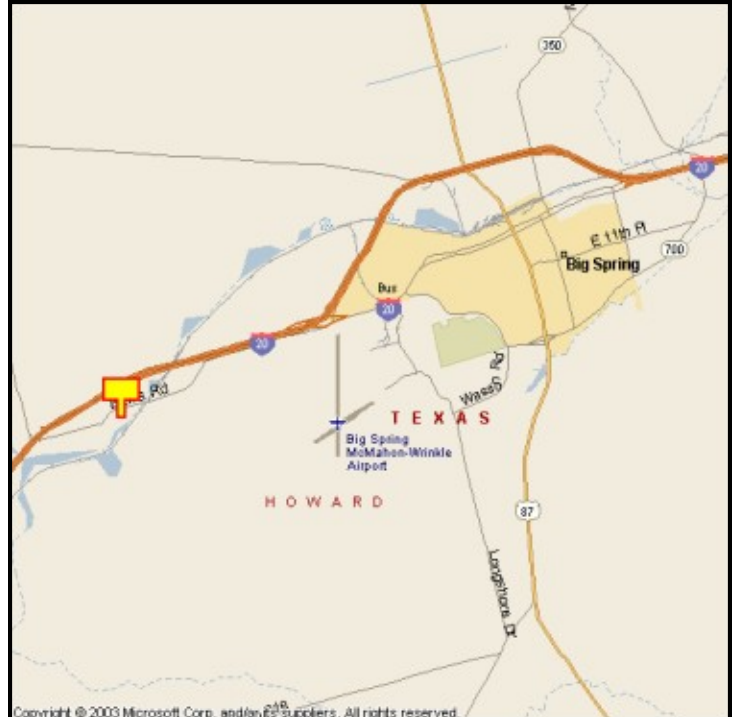

PANEL ID:

THO-1

For More Information, Please Call

877.583.3801

E-mail - sales@lookoutdoor.biz