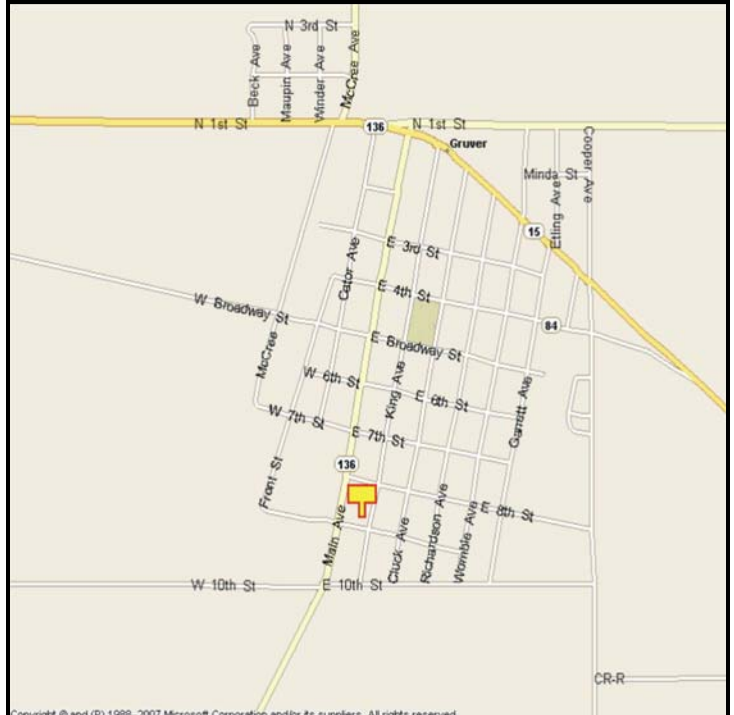

GRUVER, HANSFORD COUNTY, TEXAS

MARKET:

This all steel monopole billboard has very good visibility for all local traffic in Gruver, and all southbound traffic to Stinnett and Borger.

LOCATION:

150' North of 9th Street—Gruver

HIGHWAY:

136

ORIENTATION:

Side of Pavement - East
For Traffic - Southbound

FACE:

Position - Cross Read
Size - 6' H x 12' W
Illuminated - No

TERM:

12, 24 & 36 Months

GPS:

Latitude: 36.2593
Longitude: -101.4075

WEEKLY IMPRESSIONS:

10,800

PANEL ID:

THN-1C (Top)
THN-1D (Bottom)

For More Information, Please Call

877.583.3801