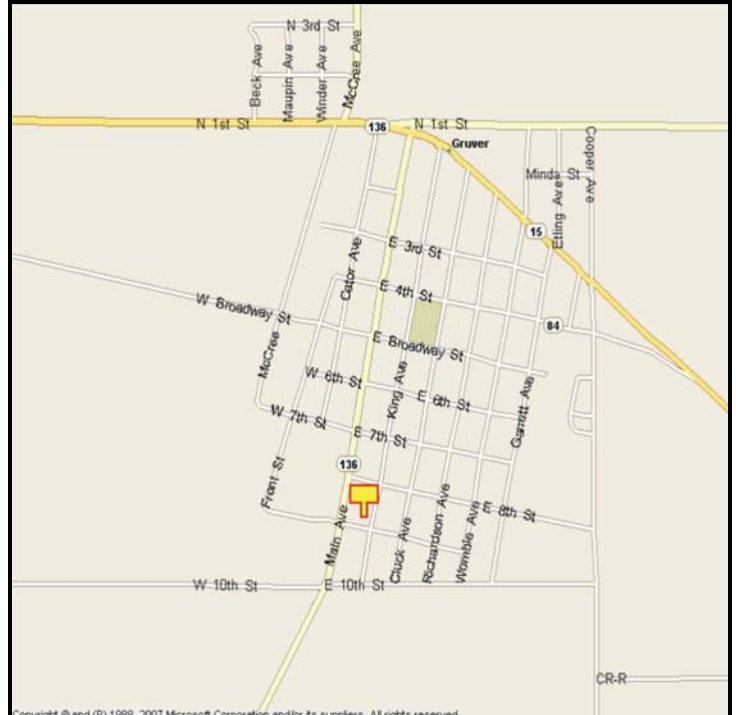

GRUVER, HANSFORD COUNTY, TEXAS

MARKET:

Affordable billboard with great visibility. All steel monopole that is sure to get the attention of travelers to Stratford, Spearman and Guymon, as well as all local traffic in Gruver.

LOCATION:

150' North of 9th Street—Gruver

HIGHWAY:

136

ORIENTATION:

Side of Pavement - East
For Traffic - Northbound

FACE:

Position - Right Read
Size - 6' H x 12' W
Illuminated - No

TERM:

12, 24 & 36 Months

GPS:

Latitude: 36.2593
Longitude: -101.4075

WEEKLY IMPRESSIONS:

10,800

PANEL ID:

THN-1A (Top)
THN-1B (Bottom)