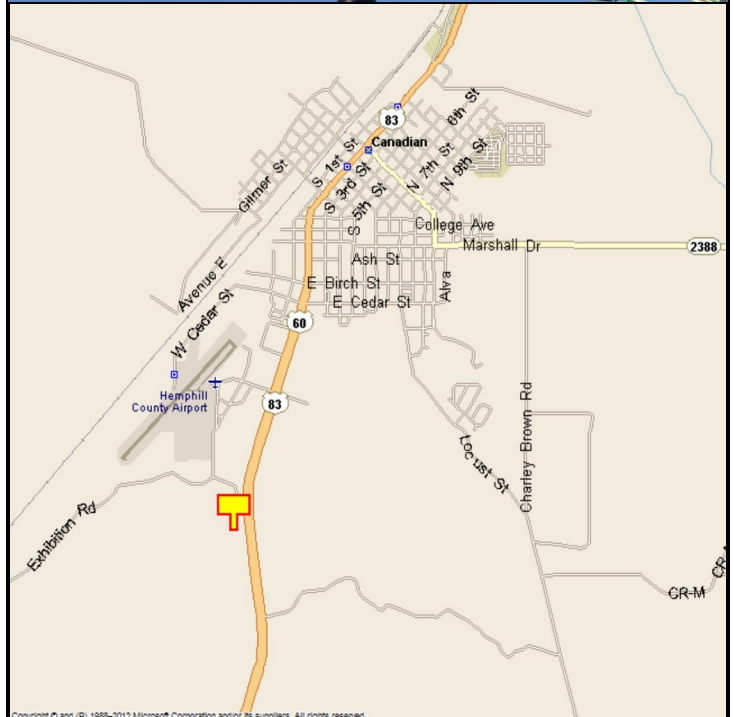

CANADIAN, HEMPHILL COUNTY, TEXAS

MARKET:

Illuminated billboard located in Canadian, Texas along a busy Highway 60/83. Woodward, Perryton, Shamrock and Pampa traffic are all yours! Plus all local Canadian traffic. 320 square feet of exposure to thousands every day.

LOCATION:

475' South of Exhibition Road—Canadian

HIGHWAY:

60 / 83

ORIENTATION:

Side of Pavement - West
For Traffic - Northbound

FACE:

Position - Cross Read
Size - 10' H x 30' W
Illuminated - Yes

TERM:

12, 24 & 36 Months

GPS:

Latitude: 35.8863
Longitude: -100.3971

WEEKLY IMPRESSIONS:

67,700

PANEL ID:

THE-6C (Top)
THE-6D (Bottom)