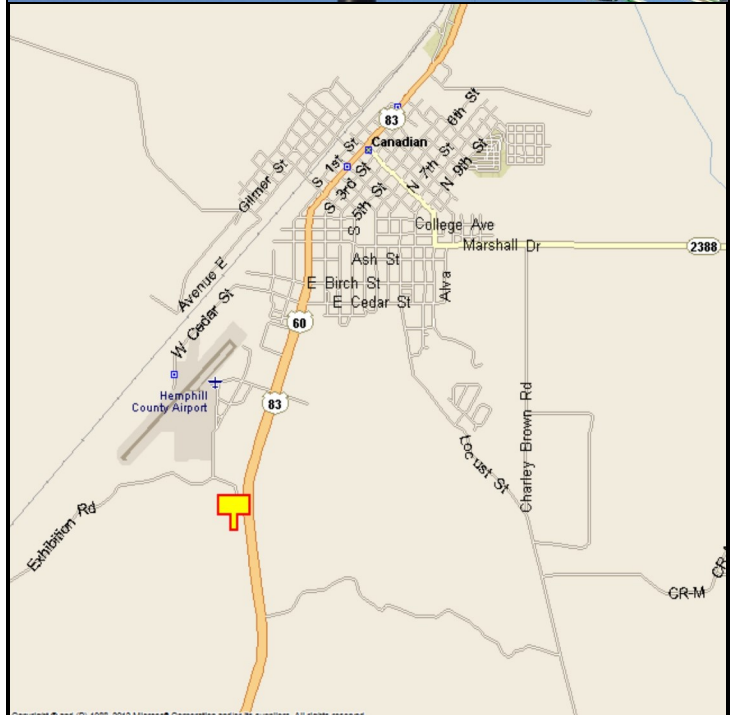

CANADIAN, HEMPHILL COUNTY, TEXAS

MARKET:

Illuminated billboard located in Canadian, Texas along a busy Highway 60/83. Woodward, Perryton, Shamrock and Pampa traffic are all yours! Plus all local Canadian traffic. 320 square feet of exposure to thousands every day.

LOCATION:

475' South of Exhibition Road—Canadian

HIGHWAY:

60 / 83

ORIENTATION:

Side of Pavement - West
For Traffic - Northbound

FACE:

Position - Cross Read
Size - 10' H x 30' W
Illuminated - Yes

TERM:

12, 24 & 36 Months

GPS:

Latitude: 35.8863
Longitude: -100.3971

WEEKLY IMPRESSIONS:

67,700

PANEL ID:

THE-6C (Top)
THE-6D (Bottom)