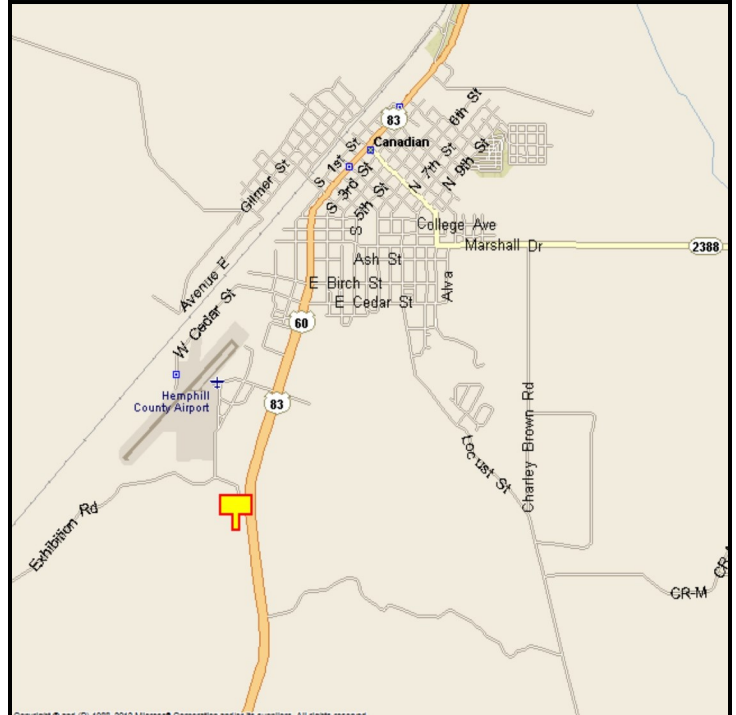

**CANADIAN, HEMPHILL COUNTY, TEXAS**

**MARKET:**

Illuminated billboard located in Canadian, Texas along a busy Highway 60/83. Woodward, Perryton, Shamrock and Pampa traffic are all yours! Plus all local Canadian traffic. 320 square feet of exposure to thousands every day.

**LOCATION:**

475' South of Exhibition Road—Canadian

**HIGHWAY:**

60 / 83

**ORIENTATION:**

Side of Pavement - West  
For Traffic - Southbound

**FACE:**

Position - Right Read  
Size - 10' H x 30' W  
Illuminated - Yes

**TERM:**

12, 24 & 36 Months

**GPS:**

Latitude: 35.8863  
Longitude: -100.3971

**WEEKLY IMPRESSIONS:**

67,700

**PANEL ID:**

THE-6A (Top)  
THE-6B (Bottom)