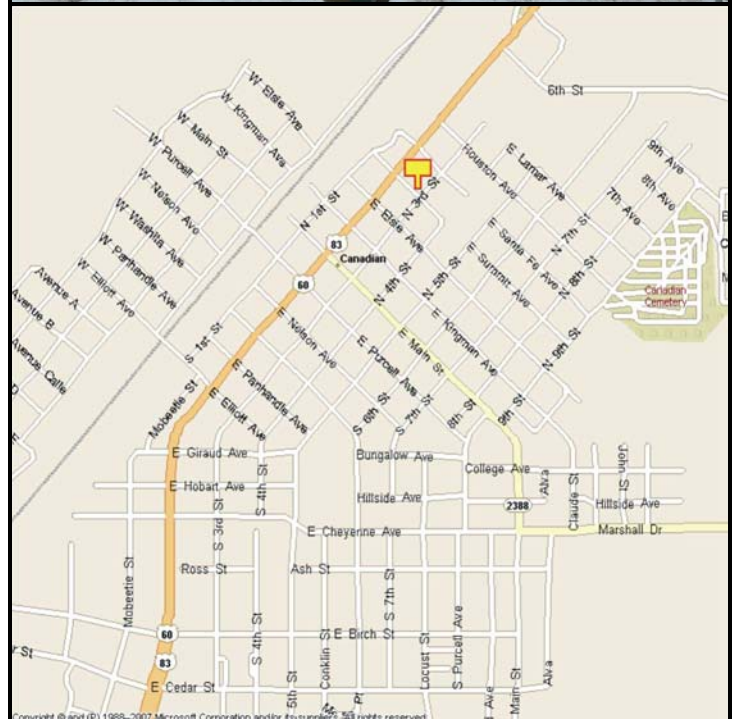

PANEL ID:

THE-5B

For More Information, Please Call

877.583.3801

E-mail - sales@lookoutdoor.biz