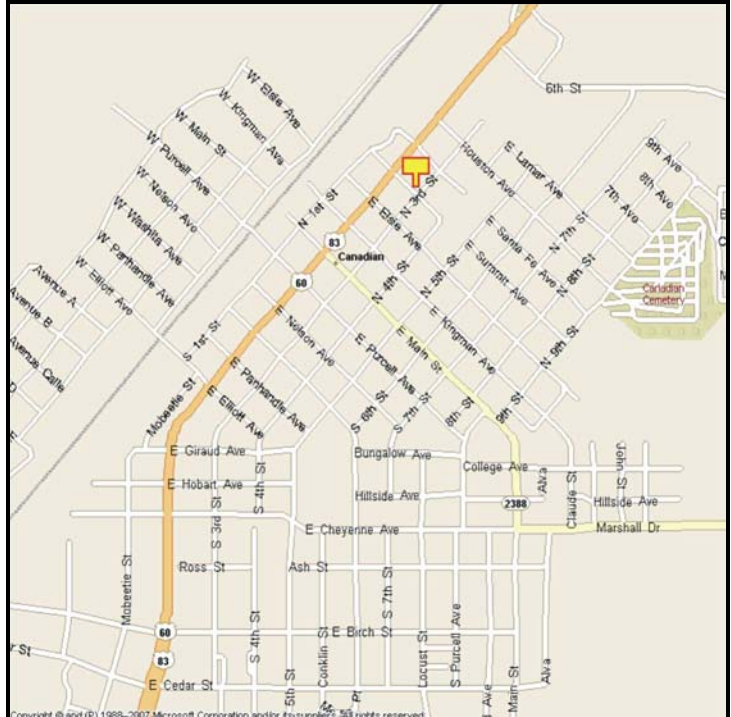

CANADIAN, HEMPHILL COUNTY, TEXAS

MARKET:

A real gem. Billboard located in Canadian, Texas along the main traveled way. This is 72 square feet of full-color advertising giving sun-up to sun-down exposure to thousands every day—costing only a few bucks each day!

LOCATION:

South of Santa Fe Avenue—Canadian

HIGHWAY:

60 / 83

ORIENTATION:

Side of Pavement - Northeast
For Traffic - South bound

FACE:

Position - Cross Read
Size - 6' H x 12' W
Illuminated - No

TERM:

12, 24 & 36 Months

GPS:

Latitude: 35.9175
Longitude: -100.3818

WEEKLY IMPRESSIONS:

71,100

PANEL ID:

THE-5B