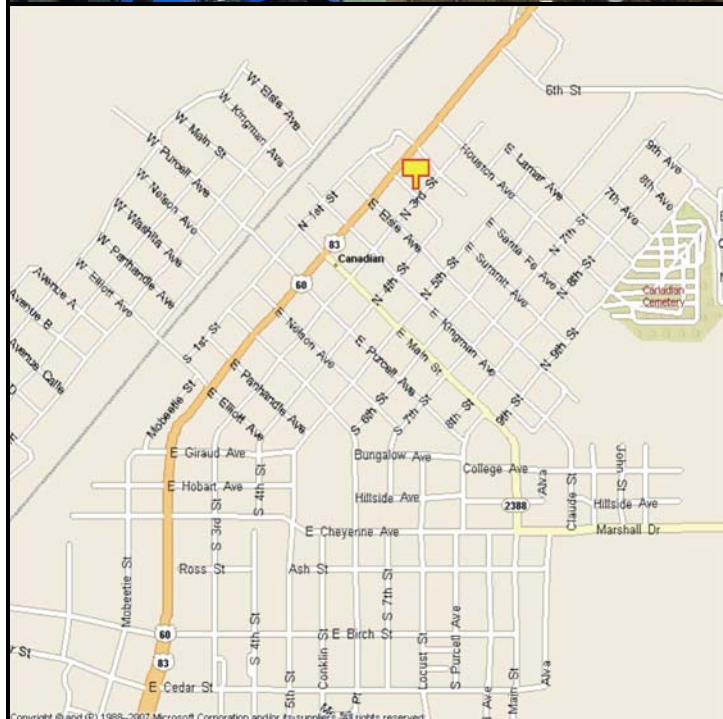

CANADIAN, HEMPHILL COUNTY, TEXAS

MARKET:

A real gem. Billboard located in Canadian, Texas along the main traveled way. This is 72 square feet of full-color advertising giving sun-up to sun-down exposure to thousands every day—costing only a few bucks each day!

LOCATION:

South of Santa Fe Avenue—Canadian

HIGHWAY:

60 / 83

ORIENTATION:

Side of Pavement - Northeast
For Traffic - North bound

FACE:

Position - Right Read
Size - 6' H x 12' W
Illuminated - No

TERM:

12, 24 & 36 Months

GPS:

Latitude: 35.9175
Longitude: -100.3818

WEEKLY IMPRESSIONS:

71,100

PANEL ID:

THE-5A