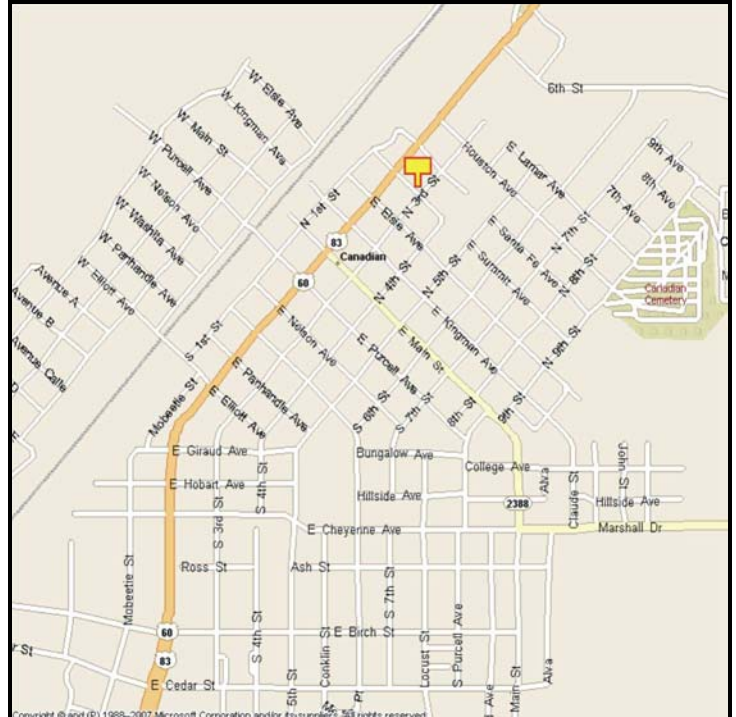

CANADIAN, HEMPHILL COUNTY, TEXAS

MARKET:

A real gem. Billboard located in Canadian, Texas along the main traveled way. This is 72 square feet of full-color advertising giving sun-up to sun-down exposure to thousands every day—costing only a few bucks each day!

LOCATION:

South of Santa Fe Avenue—Canadian

HIGHWAY:

60 / 83

ORIENTATION:

Side of Pavement - Northeast
For Traffic - North bound

FACE:

Position - Right Read
Size - 6' H x 12' W
Illuminated - No

TERM:

12, 24 & 36 Months

GPS:

Latitude: 35.9175
Longitude: -100.3818

WEEKLY IMPRESSIONS:

71,100

PANEL ID:

THE-5A