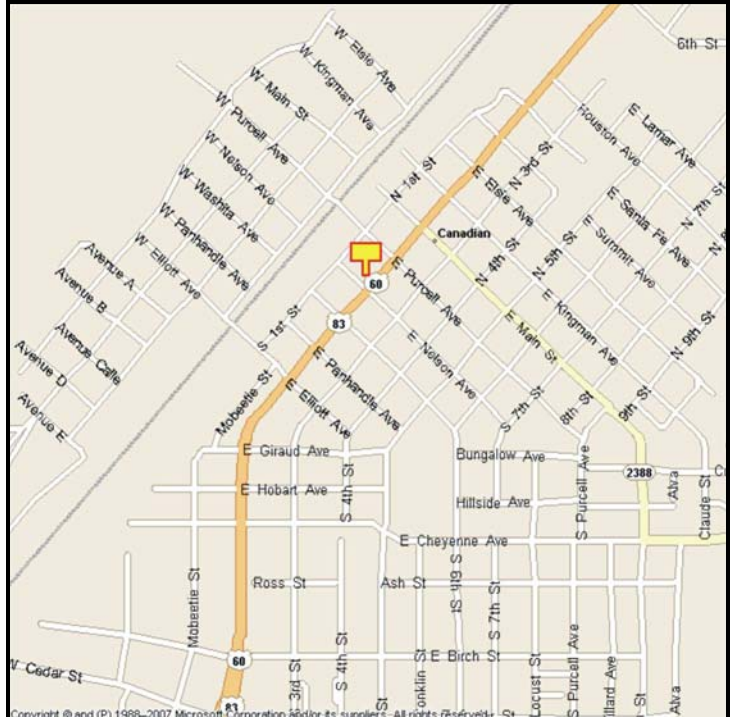

CANADIAN, HEMPHILL COUNTY, TEXAS

MARKET:

The newest (and one of the very few) billboards in all of Hemphill County. Located in the heart of Canadian, Texas.

LOCATION:

Southwest of Purcell Street—Canadian

HIGHWAY:

60 / 83

ORIENTATION:

Side of Pavement - Northwest
For Traffic - North bound

FACE:

Position - Cross Read
Size - 7' H x 20' W
Illuminated - Yes

TERM:

12, 24 & 36 Months

GPS:

Latitude: 35.9138
Longitude: -100.3861

WEEKLY IMPRESSIONS:

71,100

PANEL ID:

THE-4B

For More Information, Please Call

877.583.3801

E-mail - sales@lookoutdoor.biz