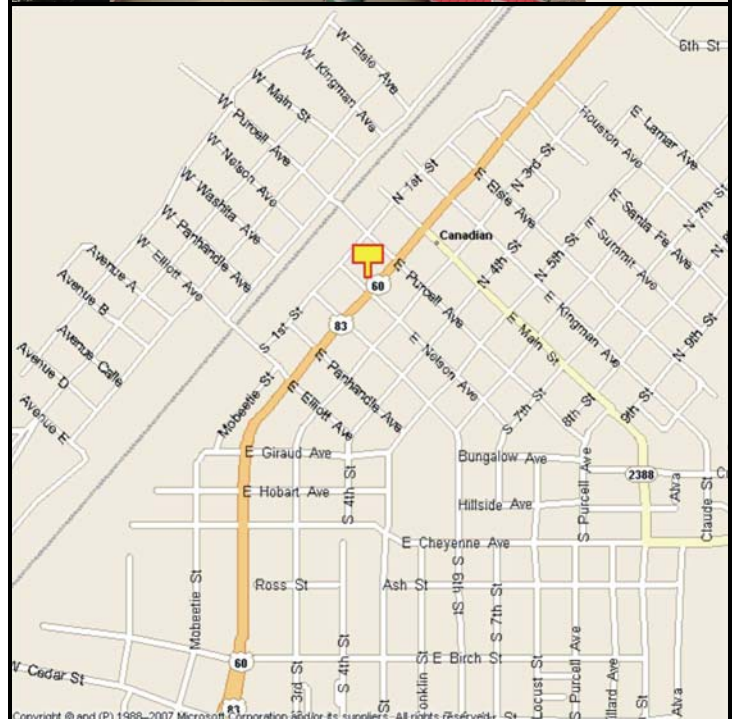

**CANADIAN, HEMPHILL COUNTY, TEXAS**

**MARKET:**

The newest (and one of the very few) billboards in all of Hemphill County. Located in the heart of Canadian, Texas.

**LOCATION:**

Southwest of Purcell Street—Canadian

**HIGHWAY:**

60 / 83

**ORIENTATION:**

Side of Pavement - Northwest  
For Traffic - North bound

**FACE:**

Position - Cross Read  
Size - 7' H x 20' W  
Illuminated - Yes

**TERM:**

12, 24 & 36 Months

**GPS:**

Latitude: 35.9138  
Longitude: -100.3861

**WEEKLY IMPRESSIONS:**

71,100

**PANEL ID:**

THE-4B

For More Information, Please Call  
877.583.3801

E-mail - sales@lookoutdoor.biz