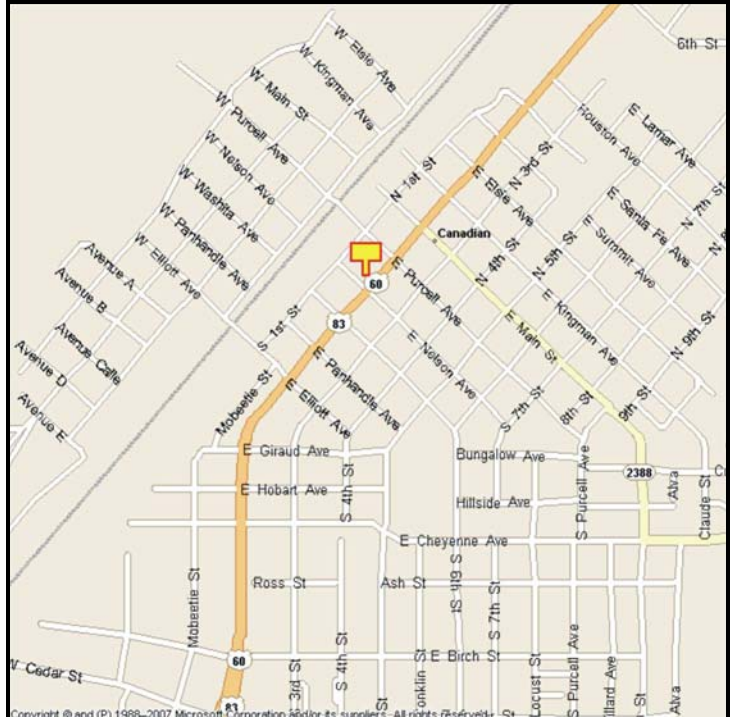

CANADIAN, HEMPHILL COUNTY, TEXAS

MARKET:

The newest (and one of the very few) billboards in all of Hemphill County. Located in the heart of Canadian, Texas.

LOCATION:

Southwest of Purcell Street—Canadian

HIGHWAY:

60 / 83

ORIENTATION:

Side of Pavement - Northwest
For Traffic - South bound

FACE:

Position - Right Read
Size - 7' H x 20' W
Illuminated - Yes

TERM:

12, 24 & 36 Months

GPS:

Latitude: 35.9138
Longitude: -100.3861

WEEKLY IMPRESSIONS:

71,100

PANEL ID:

THE-4A

For More Information, Please Call

877.583.3801

E-mail - sales@lookoutdoor.biz