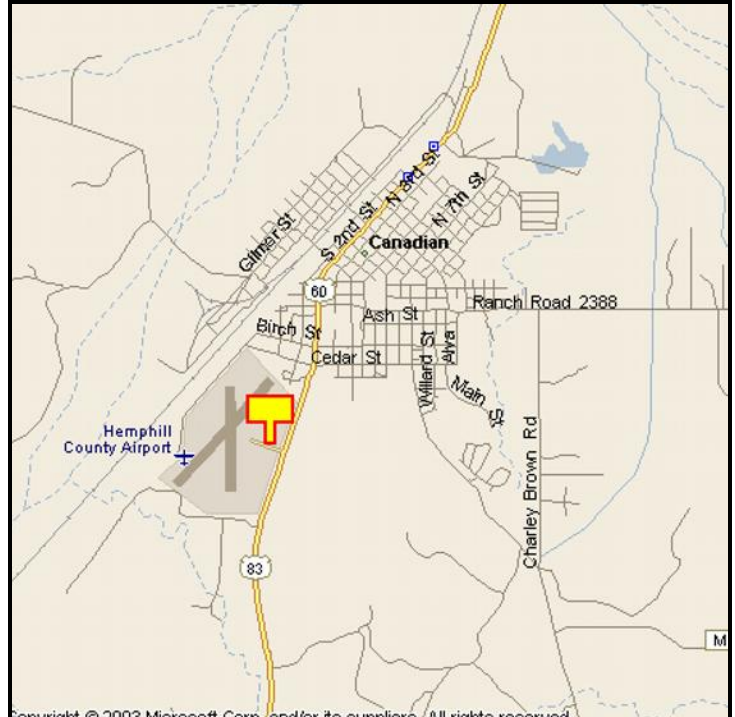

CANADIAN, HEMPHILL COUNTY, TEXAS

MARKET:

One of the very few billboards in all of Hemphill County. At the gateway to one of the Panhandle's most beautiful communities and located just south of Canadian, Texas adjacent to a surprisingly busy US 83.

LOCATION:

North of Airport Road—Canadian

HIGHWAY:

83

ORIENTATION:

Side of Pavement - West
For Traffic - North bound

FACE:

Position - Cross Read
Size - 10' H x 24' W
Illuminated - Yes

TERM:

12, 24 & 36 Months

GPS:

Latitude: 35.8966
Longitude: -100.3941

WEEKLY IMPRESSIONS:

67,700

PANEL ID:

THE-2C (Top)
THE-2D (Bottom)