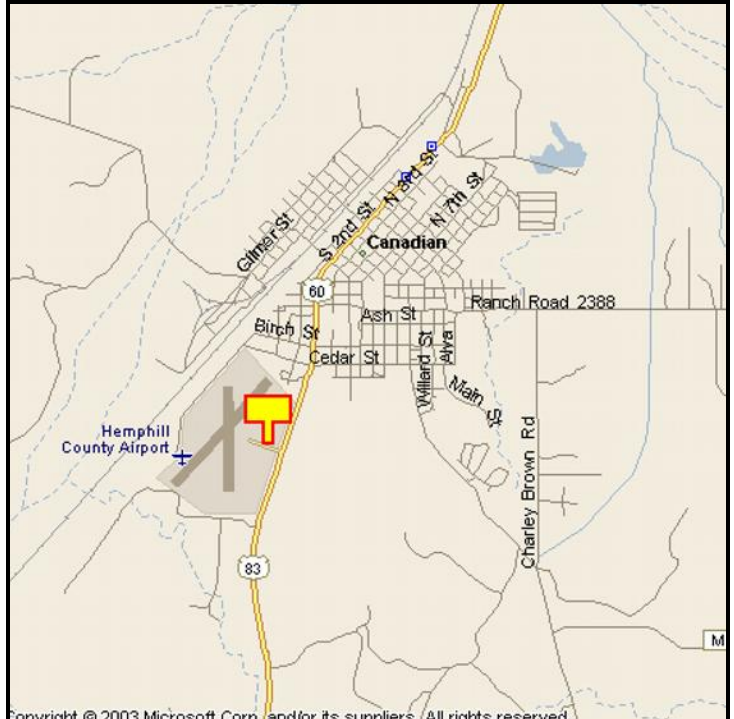

**CANADIAN, HEMPHILL COUNTY, TEXAS**

**MARKET:**

One of the very few billboards in all of Hemphill County. At the gateway to one of the Panhandle's most beautiful communities and located just south of Canadian, Texas adjacent to a surprisingly busy US 83.

**LOCATION:**

North of Airport Road—Canadian

**HIGHWAY:**

83

**ORIENTATION:**

Side of Pavement - West  
For Traffic - North bound

**FACE:**

Position - Cross Read  
Size - 10' H x 24' W  
Illuminated - Yes

**TERM:**

12, 24 & 36 Months

**GPS:**

Latitude: 35.8966  
Longitude: -100.3941

**WEEKLY IMPRESSIONS:**

67,700

**PANEL ID:**

THE-2C (Top)  
THE-2D (Bottom)