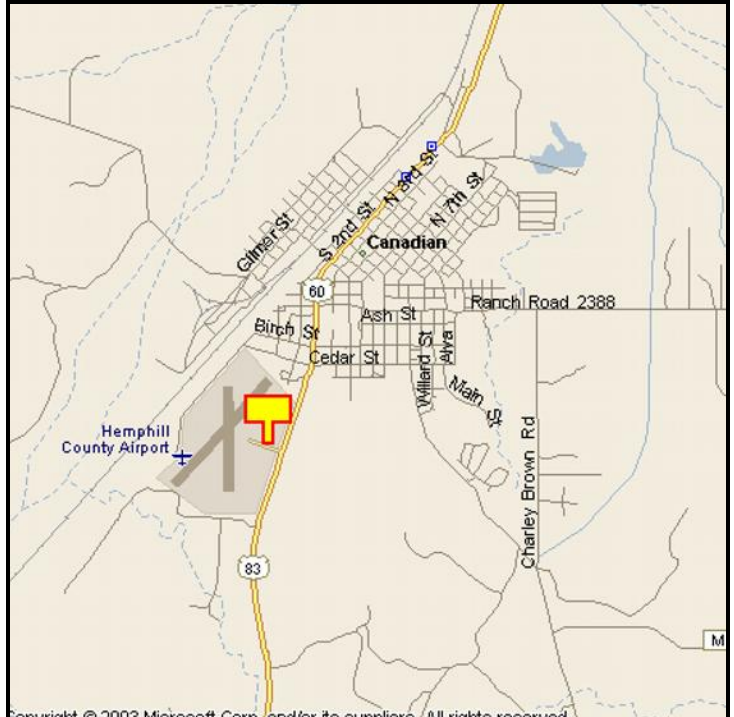

CANADIAN, HEMPHILL COUNTY, TEXAS

MARKET:

One of the very few billboards in all of Hemphill County. At the gateway to one of the Panhandle's most beautiful communities and located just south of Canadian, Texas adjacent to a surprisingly busy US 83.

LOCATION:

North of Airport Road—Canadian

HIGHWAY:

83

ORIENTATION:

Side of Pavement - West
For Traffic - South bound

FACE:

Position - Right Read
Size - 10' H x 24' W
Illuminated - Yes

TERM:

12, 24 & 36 Months

GPS:

Latitude: 35.8966
Longitude: -100.3941

WEEKLY IMPRESSIONS:

67,700

PANEL ID:

THE-2A (Top)
THE-2B (Bottom)