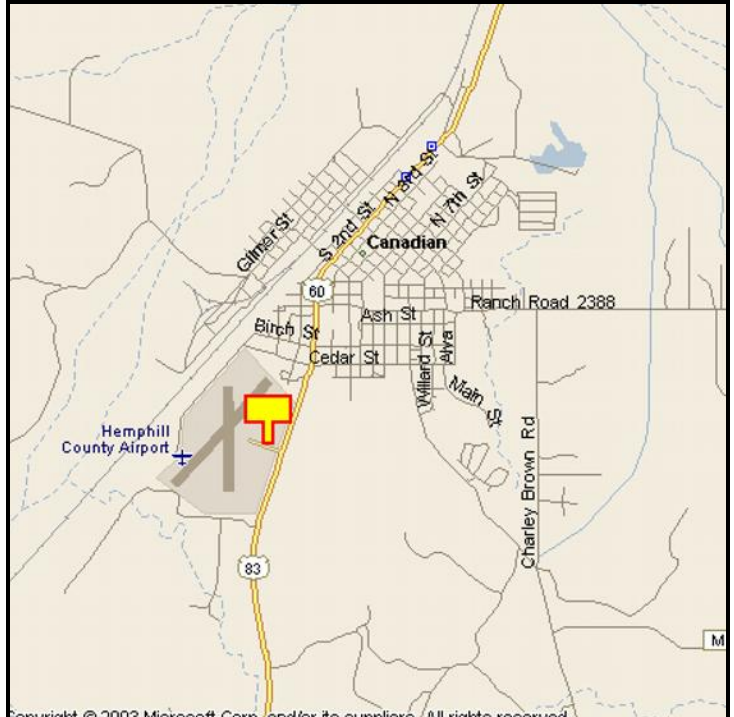

**CANADIAN, HEMPHILL COUNTY, TEXAS**

**MARKET:**

One of the very few billboards in all of Hemphill County. At the gateway to one of the Panhandle's most beautiful communities and located just south of Canadian, Texas adjacent to a surprisingly busy US 83.

**LOCATION:**

North of Airport Road—Canadian

**HIGHWAY:**

83

**ORIENTATION:**

Side of Pavement - West  
For Traffic - South bound

**FACE:**

Position - Right Read  
Size - 10' H x 24' W  
Illuminated - Yes

**TERM:**

12, 24 & 36 Months

**GPS:**

Latitude: 35.8966  
Longitude: -100.3941

**WEEKLY IMPRESSIONS:**

67,700

**PANEL ID:**

THE-2A (Top)  
THE-2B (Bottom)