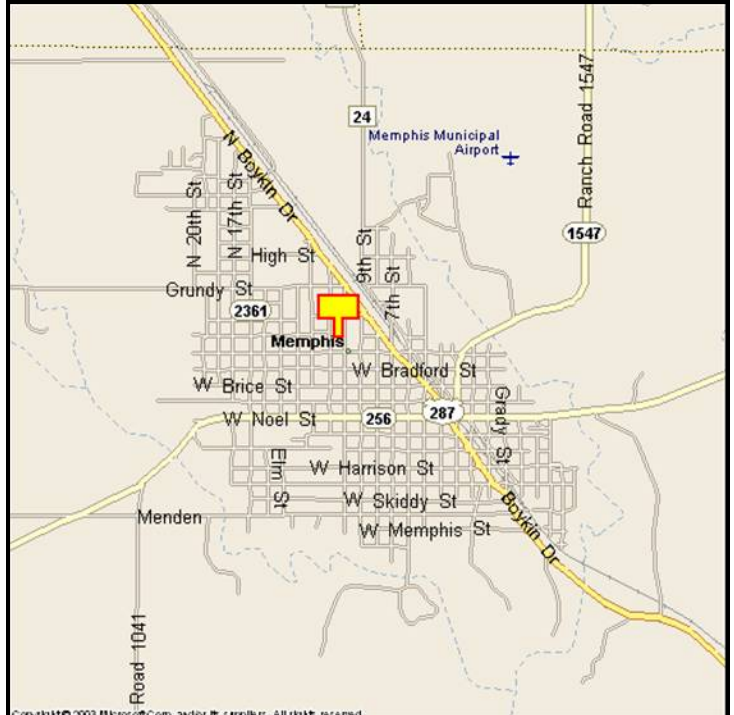

MEMPHIS, HALL COUNTY, TEXAS

MARKET:

A great looking billboard with 24 hour coverage located along US 287 where traffic is reduced to a slow speed, resulting in a huge read time for northwest bound travelers.

LOCATION:

@ 10th Street - Memphis

HIGHWAY:

287

ORIENTATION:

Side of Pavement - West
For Traffic - Northbound

FACE:

Position - Cross Read
Size - 12' H x 25' W
Illuminated - Yes

TERM:

12, 24 & 36 Months

GPS:

Latitude: 34.7324
Longitude: -100.5419

WEEKLY IMPRESSIONS:

100,500

PANEL ID:

THA-1C (Top)
THA-1D (Bottom)