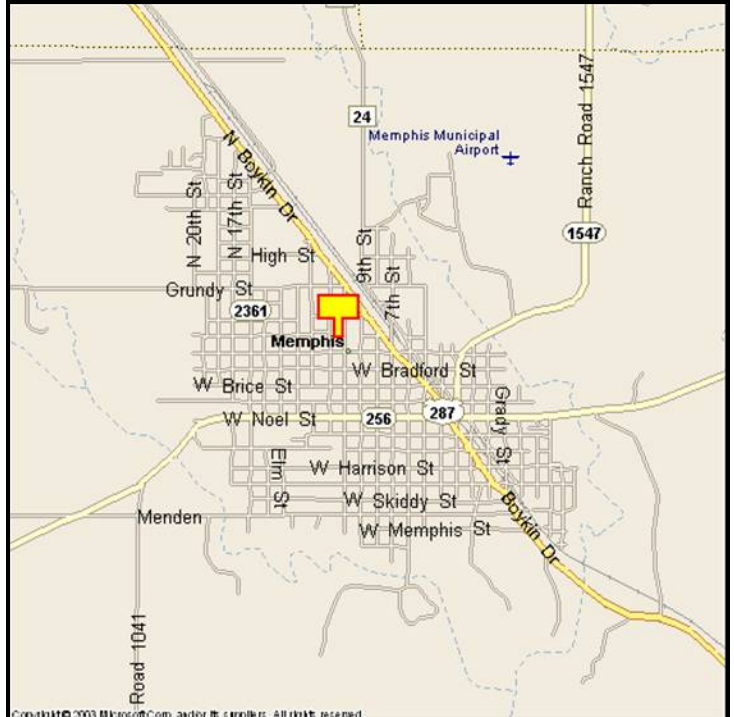

MEMPHIS, HALL COUNTY, TEXAS

MARKET:

A great looking billboard with 24 hour coverage located along US 287 where traffic is reduced to a slow speed, resulting in a huge read time for southeast bound travelers.

LOCATION:

@ 10th Street - Memphis

HIGHWAY:

287

ORIENTATION:

Side of Pavement - West
For Traffic - Southbound

FACE:

Position - Right Read
Size - 12' H x 25' W
Illuminated - Yes

TERM:

12, 24 & 36 Months

GPS:

Latitude: 34.7324
Longitude: -100.5419

WEEKLY IMPRESSIONS:

100,500

PANEL ID:

THA-1A (Top)
THA-1B (Bottom)