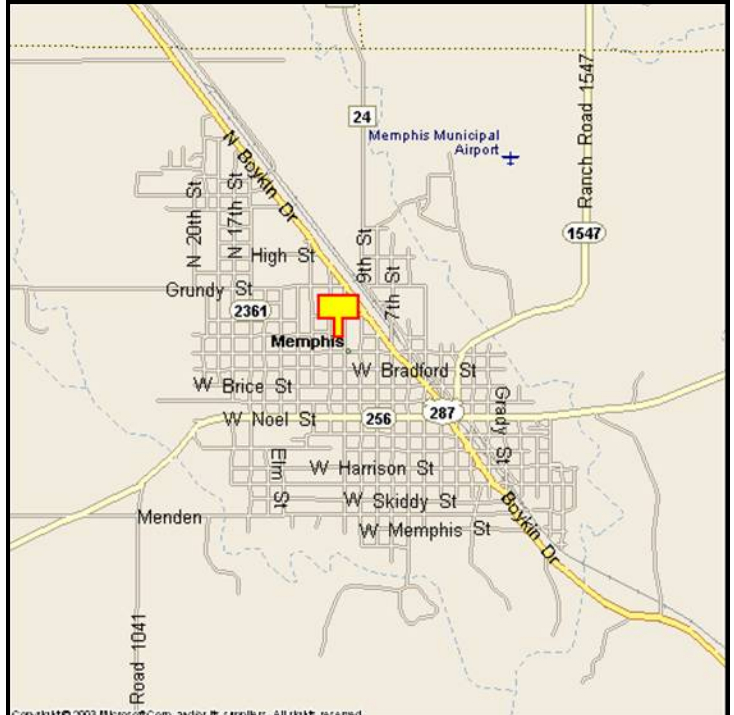

MEMPHIS, HALL COUNTY, TEXAS

MARKET:

A great looking billboard with 24 hour coverage located along US 287 where traffic is reduced to a slow speed, resulting in a huge read time for southeast bound travelers.

LOCATION:

@ 10th Street - Memphis

HIGHWAY:

287

ORIENTATION:

Side of Pavement - West
For Traffic - Southbound

FACE:

Position - Right Read
Size - 12' H x 25' W
Illuminated - Yes

TERM:

12, 24 & 36 Months

GPS:

Latitude: 34.7324
Longitude: -100.5419

WEEKLY IMPRESSIONS:

100,500

PANEL ID:

THA-1A (Top)
THA-1B (Bottom)