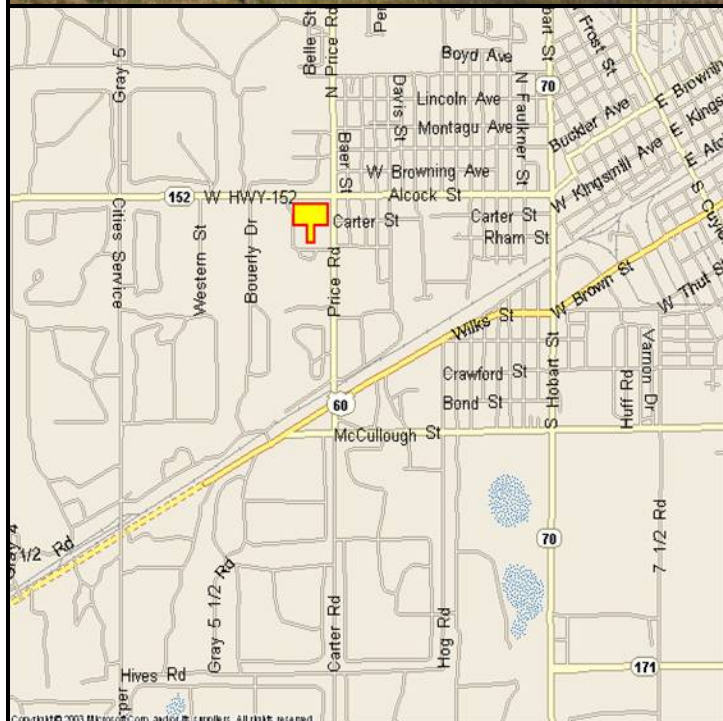

PANEL ID:

TGR-8

For More Information, Please Call
877.583.3801

E-mail - sales@lookoutdoor.biz