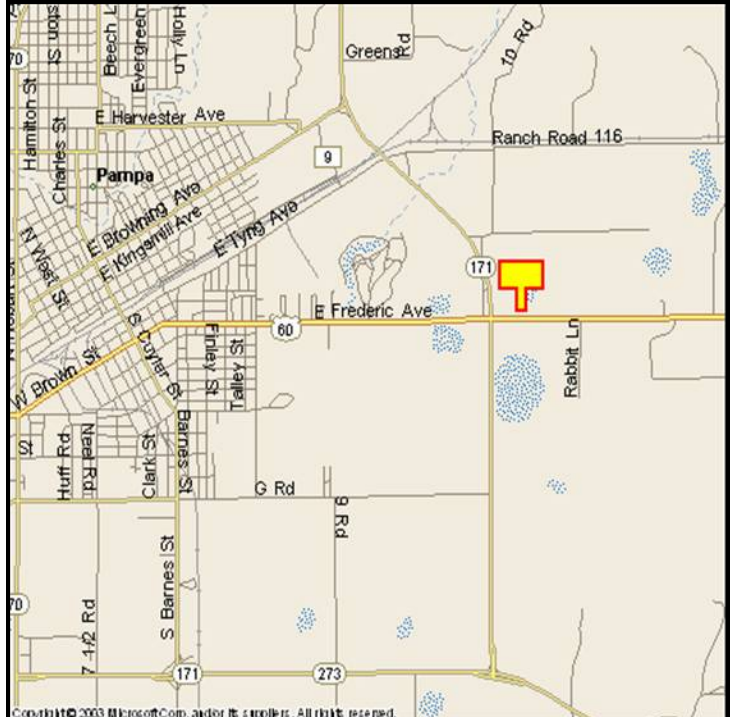

PANEL ID:

TGR-4

For More Information, Please Call

877.583.3801

E-mail - sales@lookoutdoor.biz