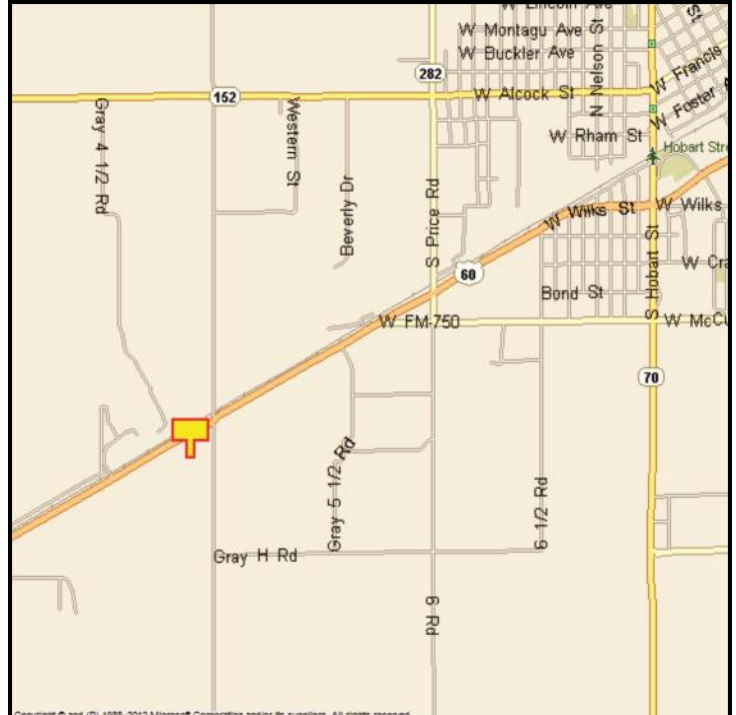

PANEL ID:

TGR-28C (Top)
TGR-28D (Bottom)

For More Information, Please Call

877.583.3801

E-mail - sales@lookoutdoor.biz