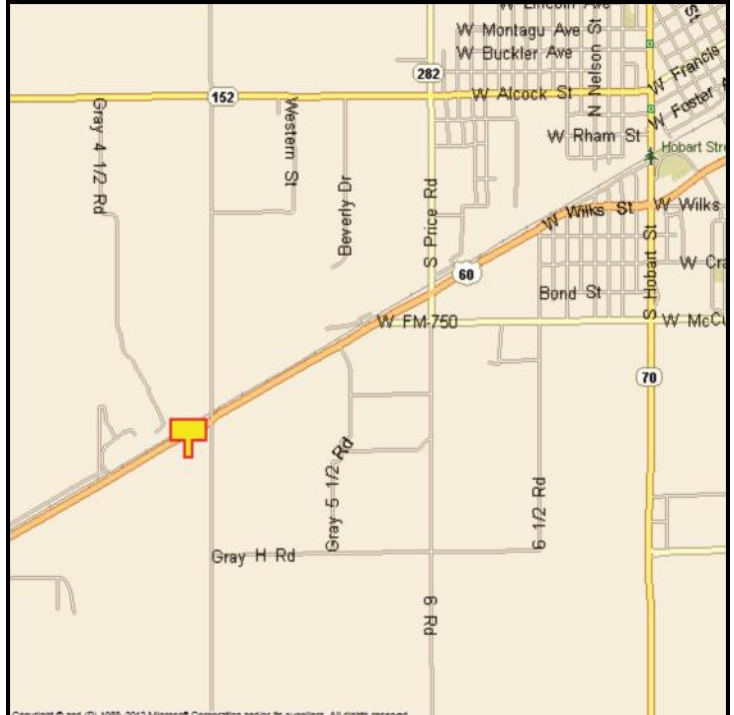

LOCATION:

0.1 mile West of County Road 5 - Pampa

HIGHWAY:

U.S. 60

ORIENTATION:

Side of Pavement - South
For Traffic - Westbound

FACE:

Position - Cross Read
Size - 10' H x 30' W
Illuminated - Yes

TERM:

12, 24 & 36 Months

GPS:

Latitude: 35.5112
Longitude: -101.0092

WEEKLY IMPRESSIONS:

65,600

PANEL ID:

TGR-28C (Top)
TGR-28D (Bottom)