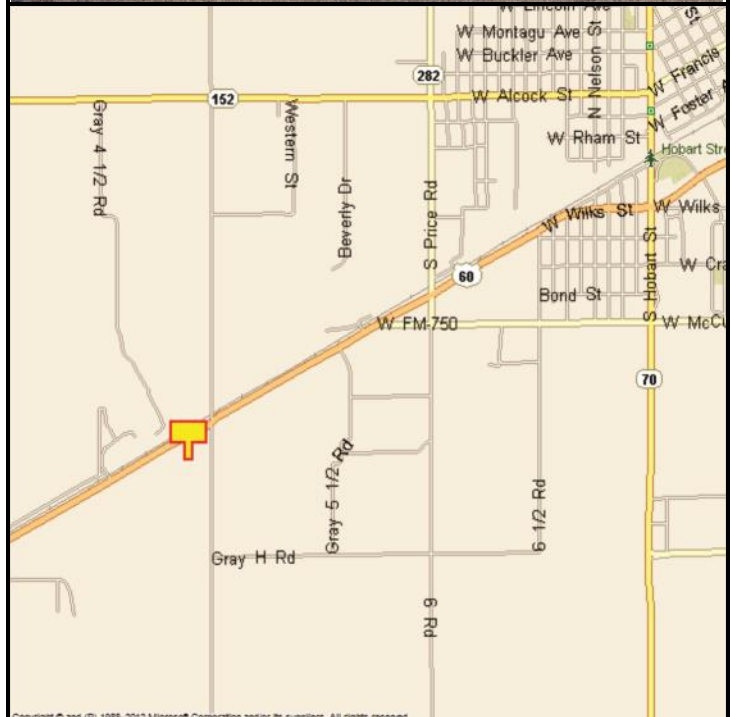

LOCATION:

0.1 mile West of County Road 5 - Pampa

HIGHWAY:

U.S. 60

ORIENTATION:

Side of Pavement - South
For Traffic - Eastbound

FACE:

Position - Right Read
Size - 10' H x 30' W
Illuminated - Yes

TERM:

12, 24 & 36 Months

GPS:

Latitude: 35.5112
Longitude: -101.0092

WEEKLY IMPRESSIONS:

65,600

PANEL ID:

TGR-28A (Top)
TGR-28B (Bottom)