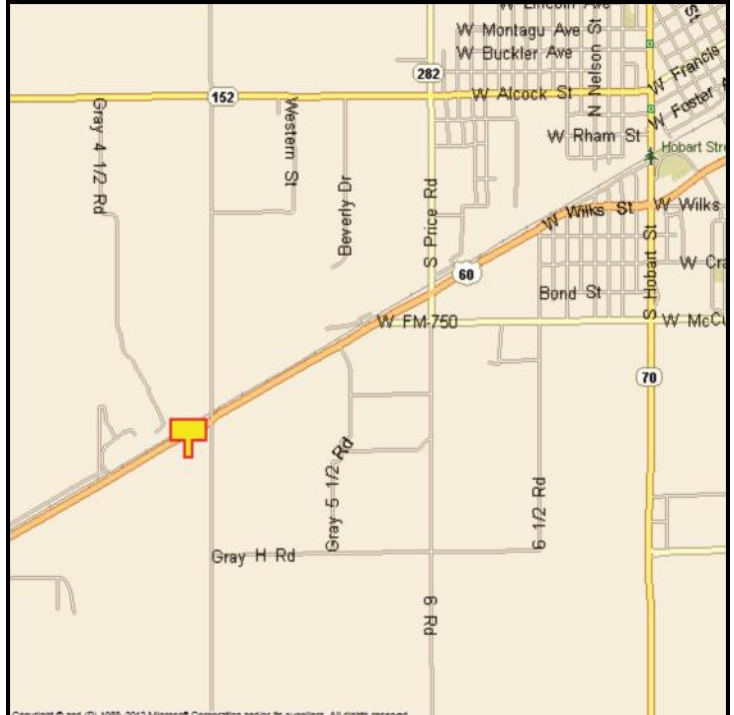

LOCATION:

0.1 mile West of County Road 5 - Pampa

HIGHWAY:

U.S. 60

ORIENTATION:

Side of Pavement - South
For Traffic - Eastbound

FACE:

Position - Right Read
Size - 10' H x 30' W
Illuminated - Yes

TERM:

12, 24 & 36 Months

GPS:

Latitude: 35.5112
Longitude: -101.0092

WEEKLY IMPRESSIONS:

65,600

PANEL ID:

TGR-28A (Top)
TGR-28B (Bottom)