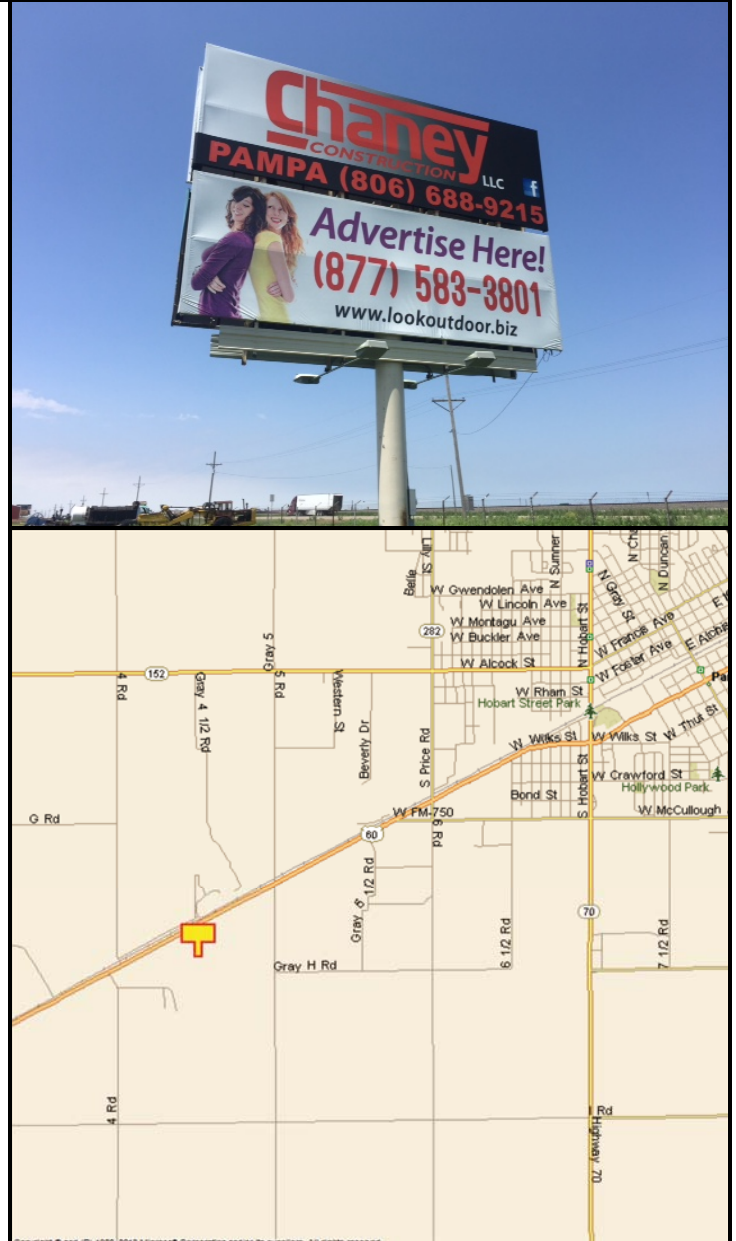

LOCATION:

0.6 mile East of County Road 4 - Pampa

HIGHWAY:

U.S. 60

ORIENTATION:

Side of Pavement - South
For Traffic - Westbound

FACE:

Position - Cross Read
Size - 10' H x 30' W
Illuminated - Yes

TERM:

12, 24 & 36 Months

GPS:

Latitude: 35.5298
Longitude: -101.0097

WEEKLY IMPRESSIONS:

65,600

PANEL ID:

TGR-27C (Top)
TGR-27D (Bottom)