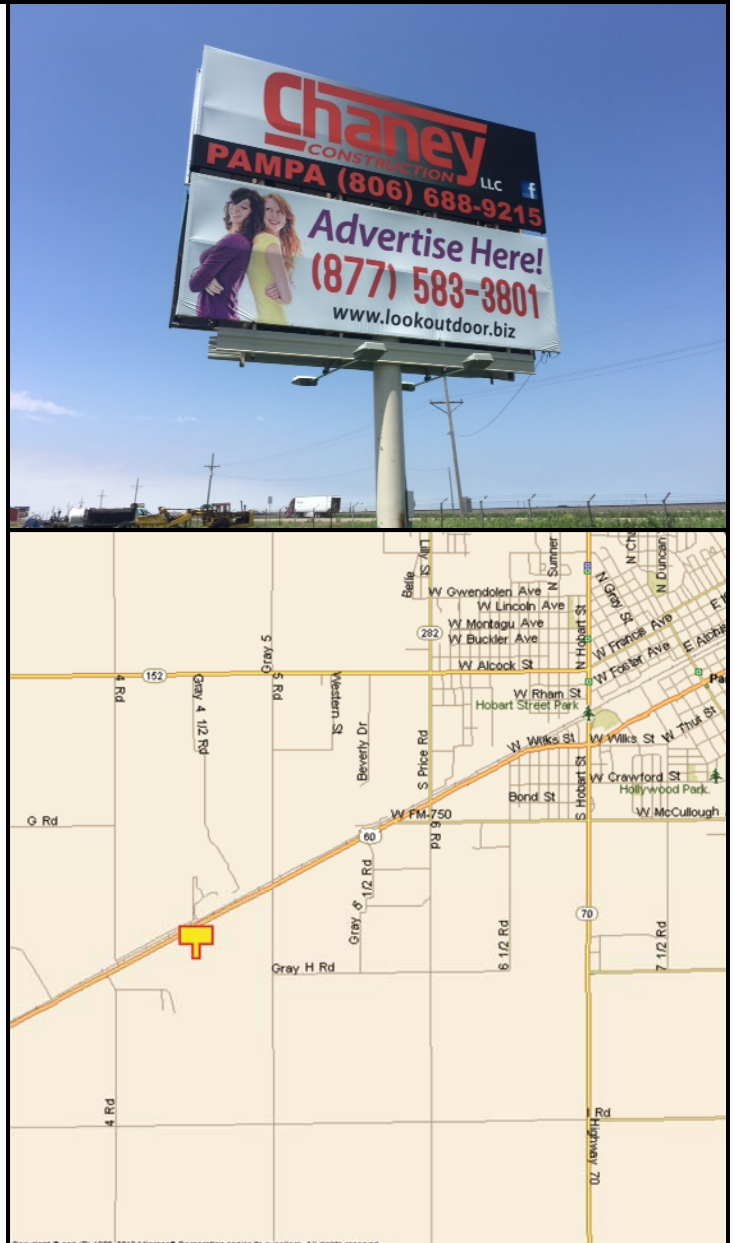

LOCATION:

0.6 mile East of County Road 4 - Pampa

HIGHWAY:

U.S. 60

ORIENTATION:

Side of Pavement - South
For Traffic - Westbound

FACE:

Position - Cross Read
Size - 10' H x 30' W
Illuminated - Yes

TERM:

12, 24 & 36 Months

GPS:

Latitude: 35.5298
Longitude: -101.0097

WEEKLY IMPRESSIONS:

65,600

PANEL ID:

TGR-27C (Top)
TGR-27D (Bottom)