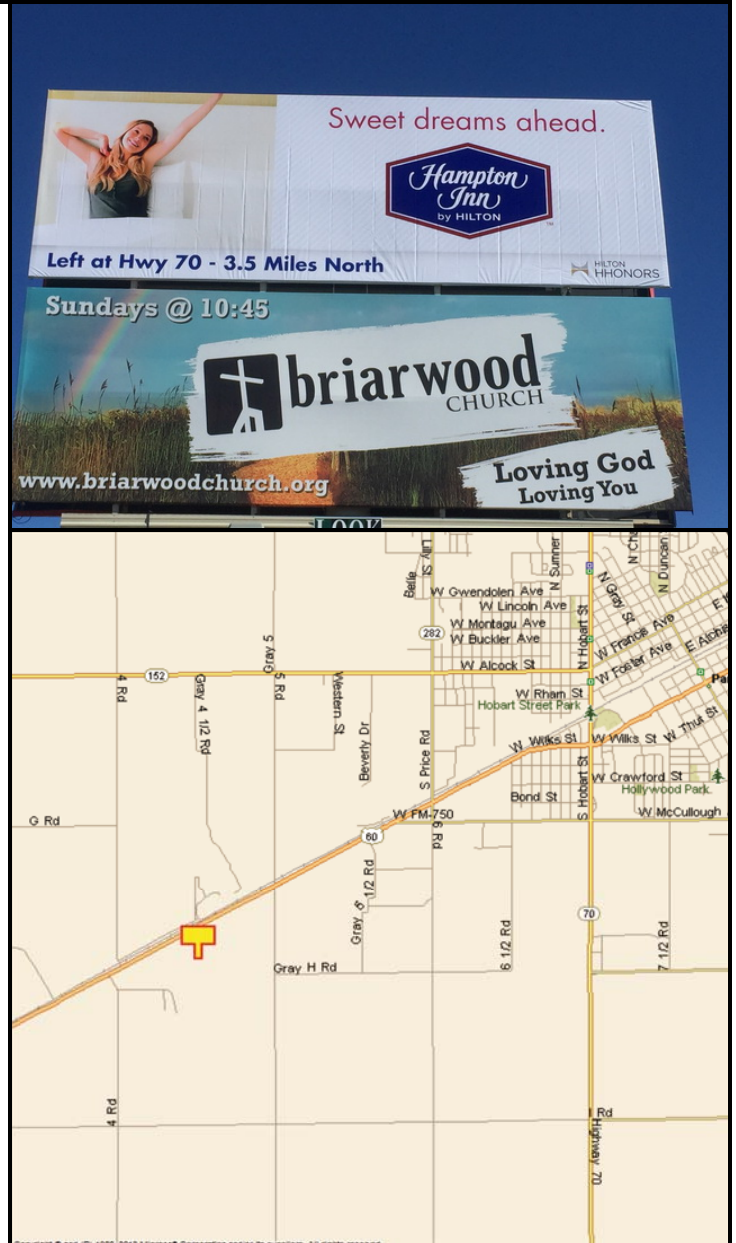

PANEL ID:

TGR-27A (Top)
TGR-27B (Bottom)

For More Information, Please Call

877.583.3801

E-mail - sales@lookoutdoor.biz