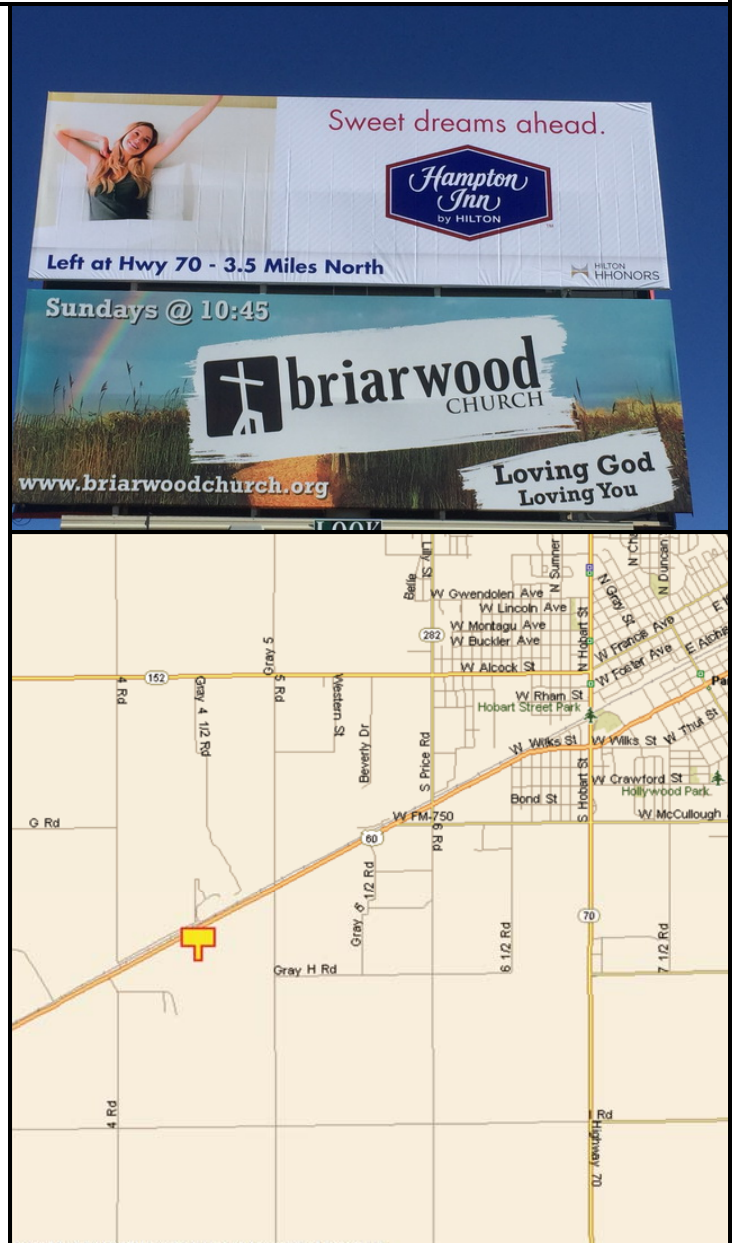

LOCATION:

0.6 mile East of County Road 4 - Pampa

HIGHWAY:

U.S. 60

ORIENTATION:

Side of Pavement - South
For Traffic - Eastbound

FACE:

Position - Right Read
Size - 10' H x 30' W
Illuminated - Yes

TERM:

12, 24 & 36 Months

GPS:

Latitude: 35.5298
Longitude: -101.0097

WEEKLY IMPRESSIONS:

65,600

PANEL ID:

TGR-27A (Top)
TGR-27B (Bottom)