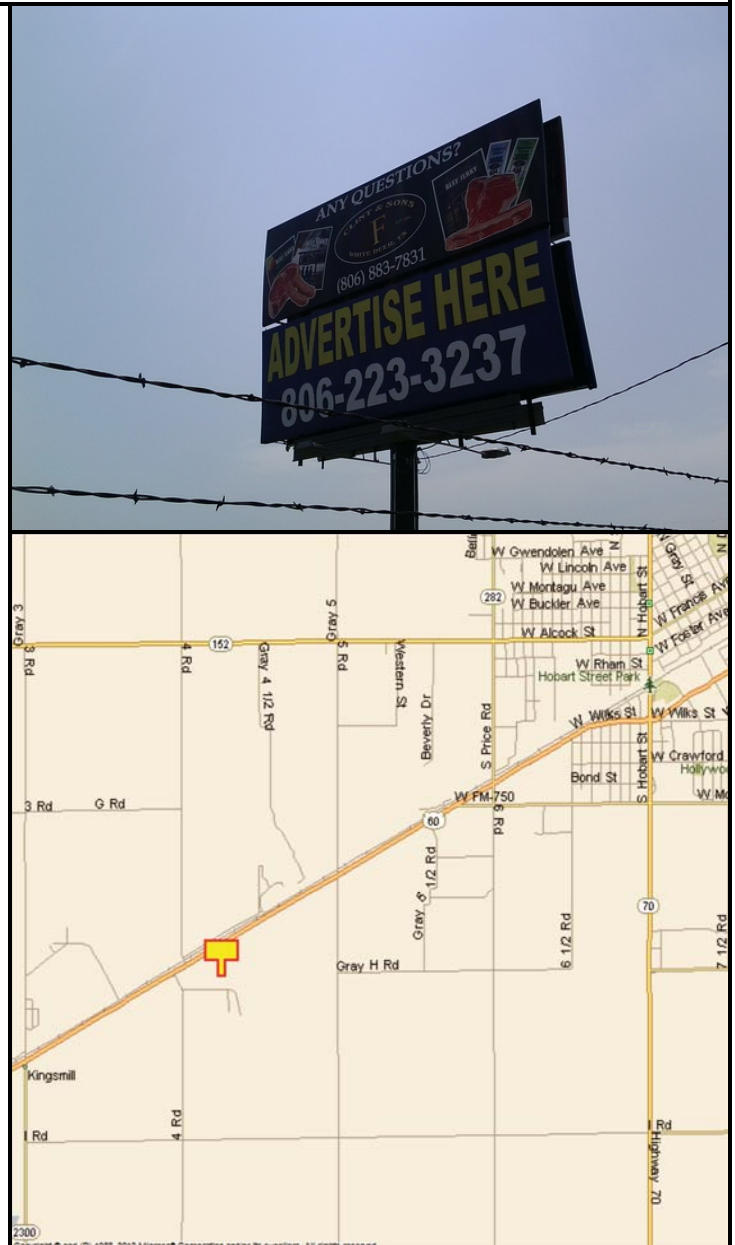

LOCATION:

0.3 mile East of County Road 4 - Pampa

HIGHWAY:

U.S. 60

ORIENTATION:

Side of Pavement - South
For Traffic - Westbound

FACE:

Position - Cross Read
Size - 10' H x 30' W
Illuminated - Yes

TERM:

12, 24 & 36 Months

GPS:

Latitude: 35.5058
Longitude: -101.0212

WEEKLY IMPRESSIONS:

65,600

PANEL ID:

TGR-26C (Top)
TGR-26D (Bottom)