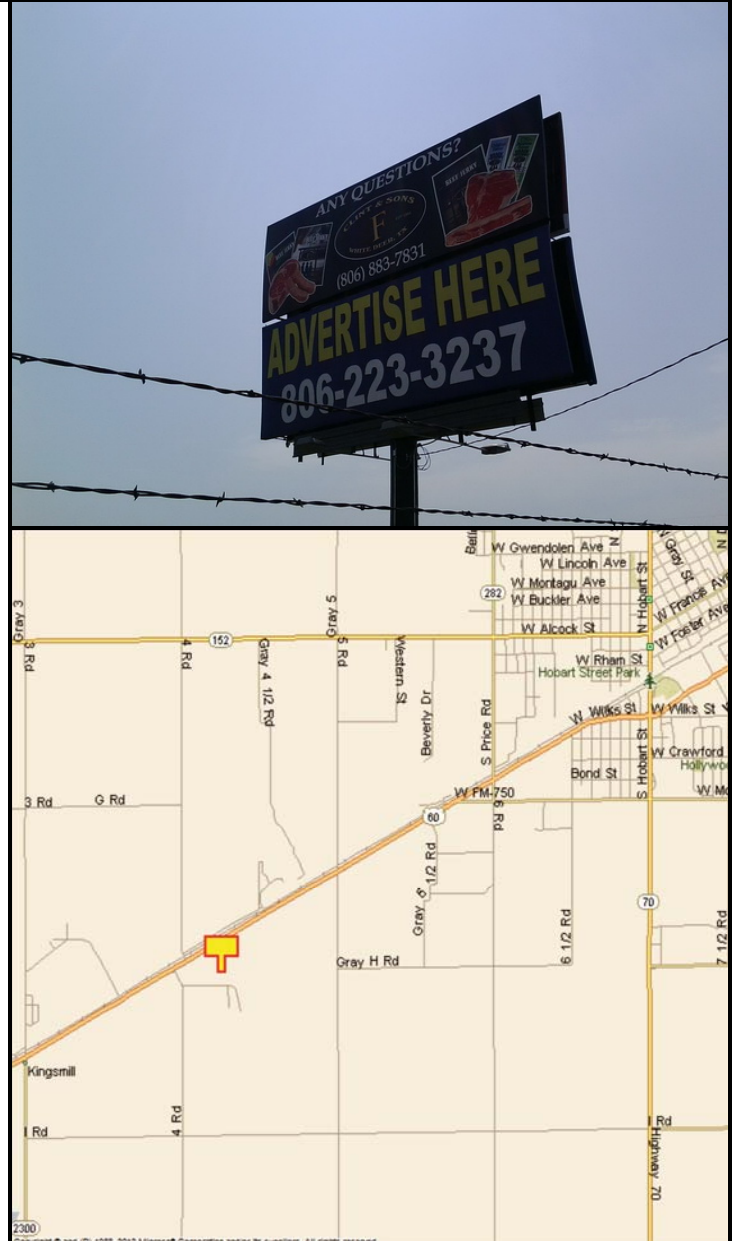

PANEL ID:

TGR-26C (Top)
TGR-26D (Bottom)

For More Information, Please Call

877.583.3801

E-mail - sales@lookoutdoor.biz