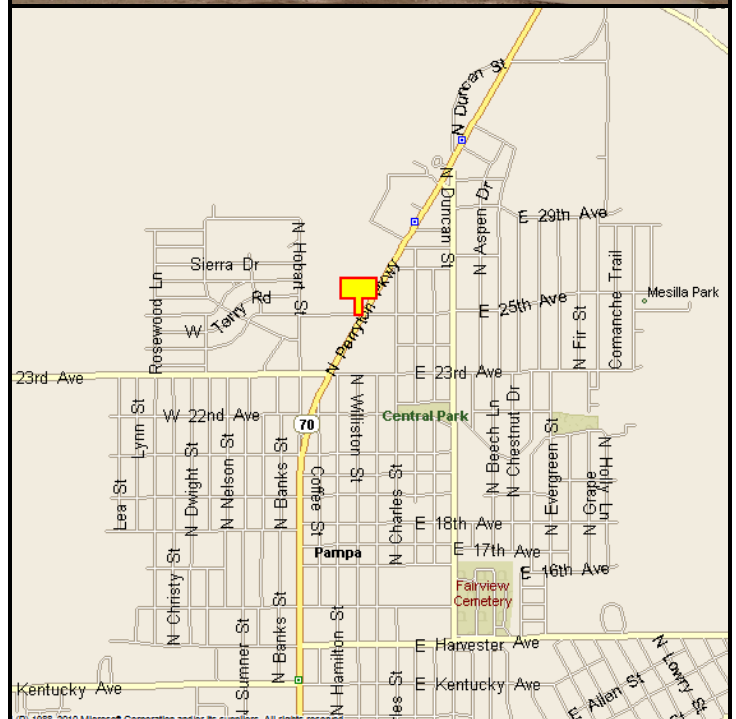

PAMPA, GRAY COUNTY, TEXAS

MARKET:

This billboard structure is located in the highest traffic counts in all of Gray County! Located at the north end of the Pampa Mall parking lot and just south of the Parkway entrance to Super Wal-Mart.

LOCATION:

2500 block of Perryton Parkway - Pampa

HIGHWAY:

70

ORIENTATION:

Side of Pavement - West
For Traffic - Northbound

FACE:

Position - Cross Read
Size - 10' H x 24' W
Illuminated - Yes

TERM:

12, 24 & 36 Months

GPS:

Latitude: 35.5680
Longitude: -100.9665

WEEKLY IMPRESSIONS:

108,200

PANEL ID:

TGR-25C (Top)
TGR-25D (Bottom)