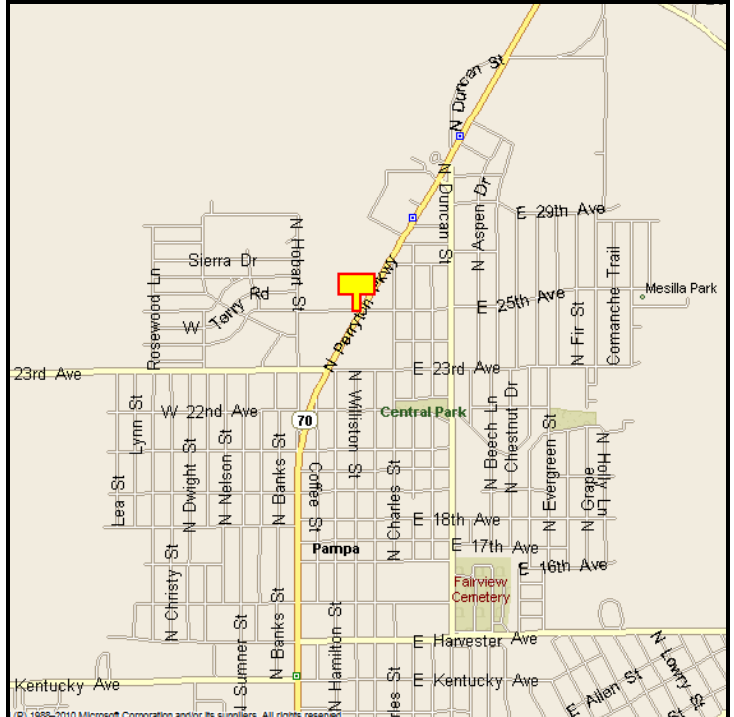

PAMPA, GRAY COUNTY, TEXAS

MARKET:

This billboard structure is located in the highest traffic counts in all of Gray County! Located at the north end of the Pampa Mall parking lot and just south of the Parkway entrance to Super Wal-Mart.

LOCATION:

2500 block of Perryton Parkway - Pampa

HIGHWAY:

70

ORIENTATION:

Side of Pavement - West
For Traffic - Southbound

FACE:

Position - Right Read
Size - 10' H x 24' W
Illuminated - Yes

TERM:

12, 24 & 36 Months

GPS:

Latitude: 35.5680
Longitude: -100.9665

WEEKLY IMPRESSIONS:

108,200

PANEL ID:

TGR-25A (Top)
TGR-25B (Bottom)