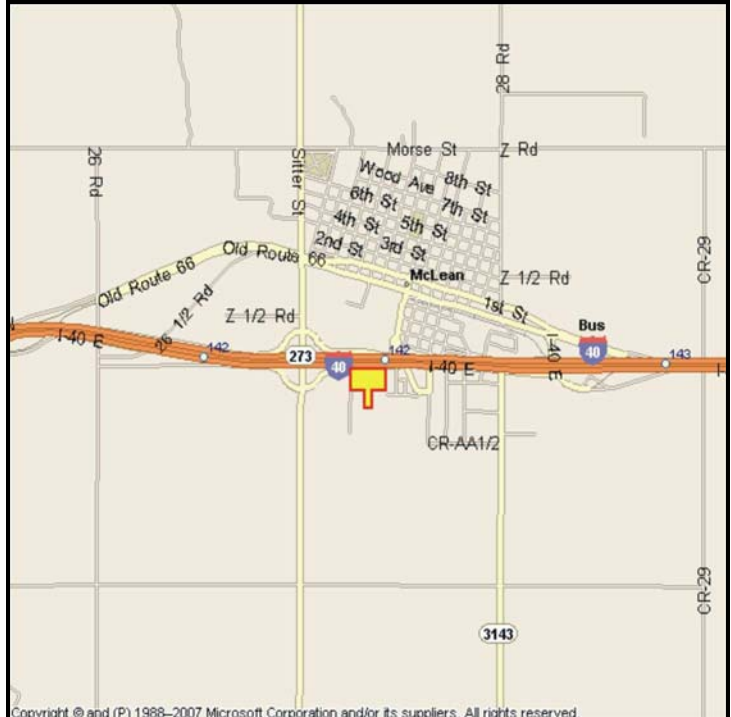

**PAMPA, GRAY COUNTY, TEXAS**

**MARKET:**

A huge, interstate size billboard with great eye-level visibility located in McLean, Texas for westbound travelers toward Amarillo and New Mexico.

**LOCATION:**

.25 miles East of JCT 273 - McLean

**HIGHWAY:**

I-40

**ORIENTATION:**

Side of Pavement - South  
For Traffic - Westbound

**FACE:**

Position - Cross Read  
Size - 14' H x 48'-6' W  
Illuminated - Yes

**TERM:**

12, 24 & 36 Months

**GPS:**

Latitude: 35.2261  
Longitude: -100.5978

**WEEKLY IMPRESSIONS:**

72,400

**PANEL ID:**

TGR-23B

For More Information, Please Call

877.583.3801