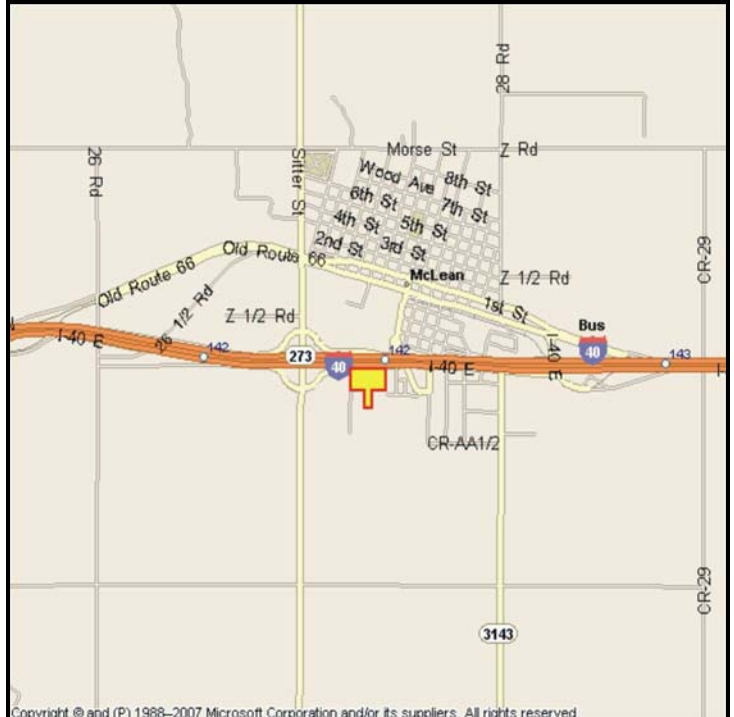

**PAMPA, GRAY COUNTY, TEXAS**

**MARKET:**

A huge, interstate size billboard with great eye-level visibility located in McLean, Texas for westbound travelers toward Amarillo and New Mexico.

**LOCATION:**

.25 miles East of JCT 273 - McLean

**HIGHWAY:**

I-40

**ORIENTATION:**

Side of Pavement - South  
For Traffic - Westbound

**FACE:**

Position - Cross Read  
Size - 14' H x 48-6' W  
Illuminated - Yes

**TERM:**

12, 24 & 36 Months

**GPS:**

Latitude: 35.2261  
Longitude: -100.5978

**WEEKLY IMPRESSIONS:**

72,400

**PANEL ID:**

TGR-23B

For More Information, Please Call

877.583.3801