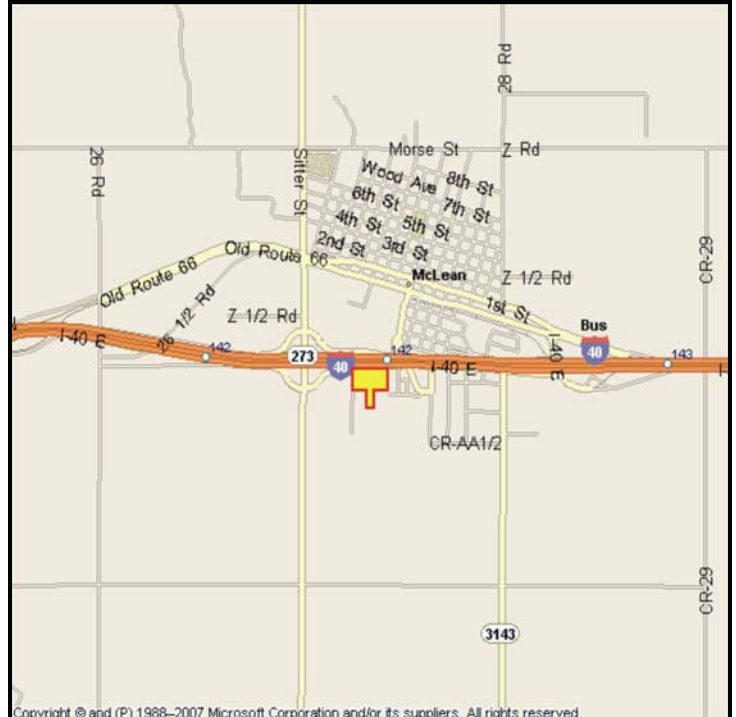

PAMPA, GRAY COUNTY, TEXAS

MARKET:

A huge, interstate size billboard with great eye-level visibility located in McLean, Texas for eastbound travelers toward Shamrock, Elk City and Oklahoma.

LOCATION:

.25 miles East of JCT 273 - McLean

HIGHWAY:

I-40

ORIENTATION:

Side of Pavement - South
For Traffic - Eastbound

FACE:

Position - Right Read
Size - 14' H x 48-6' W
Illuminated - Yes

TERM:

12, 24 & 36 Months

GPS:

Latitude: 35.2261
Longitude: -100.5978

WEEKLY IMPRESSIONS:

72,400

PANEL ID:

TGR-23A

For More Information, Please Call

877.583.3801