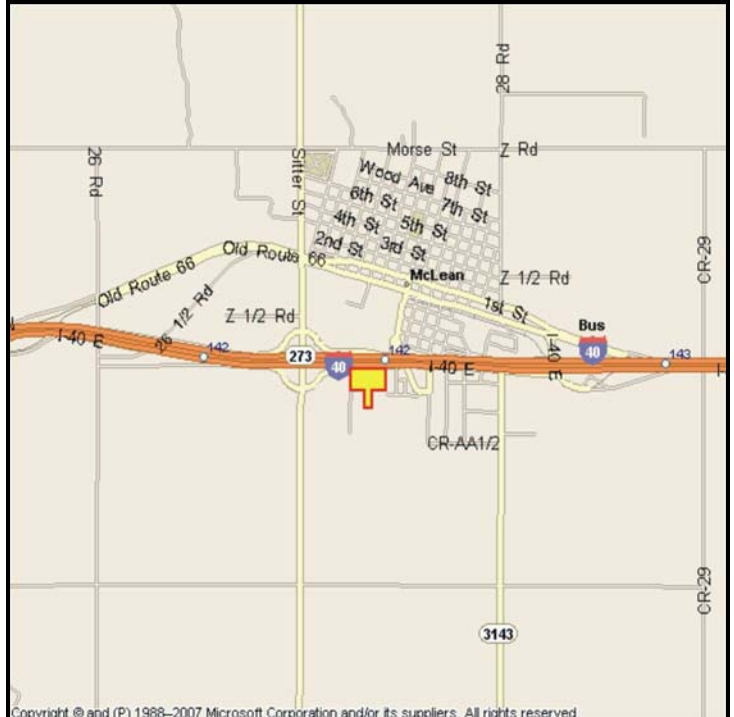

PAMPA, GRAY COUNTY, TEXAS

MARKET:

A huge, interstate size billboard with great eye-level visibility located in McLean, Texas for eastbound travelers toward Shamrock, Elk City and Oklahoma.

LOCATION:

.25 miles East of JCT 273 - McLean

HIGHWAY:

I-40

ORIENTATION:

Side of Pavement - South
For Traffic - Eastbound

FACE:

Position - Right Read
Size - 14' H x 48'-6' W
Illuminated - Yes

TERM:

12, 24 & 36 Months

GPS:

Latitude: 35.2261
Longitude: -100.5978

WEEKLY IMPRESSIONS:

72,400

PANEL ID:

TGR-23A

For More Information, Please Call

877.583.3801