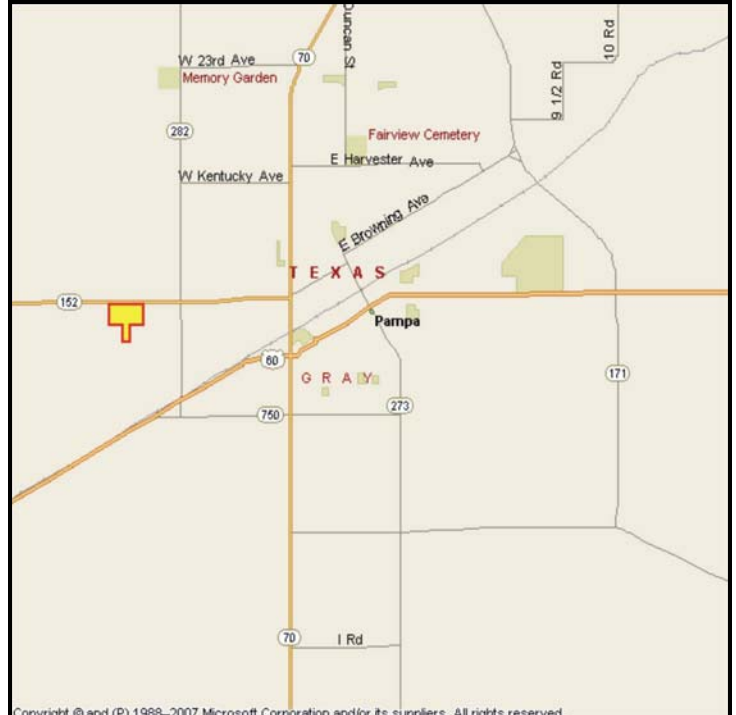

PANEL ID:

TGR-22C (Top)
TGR-22D (Bottom)

For More Information, Please Call

877.583.3801

E-mail - sales@lookoutdoor.biz