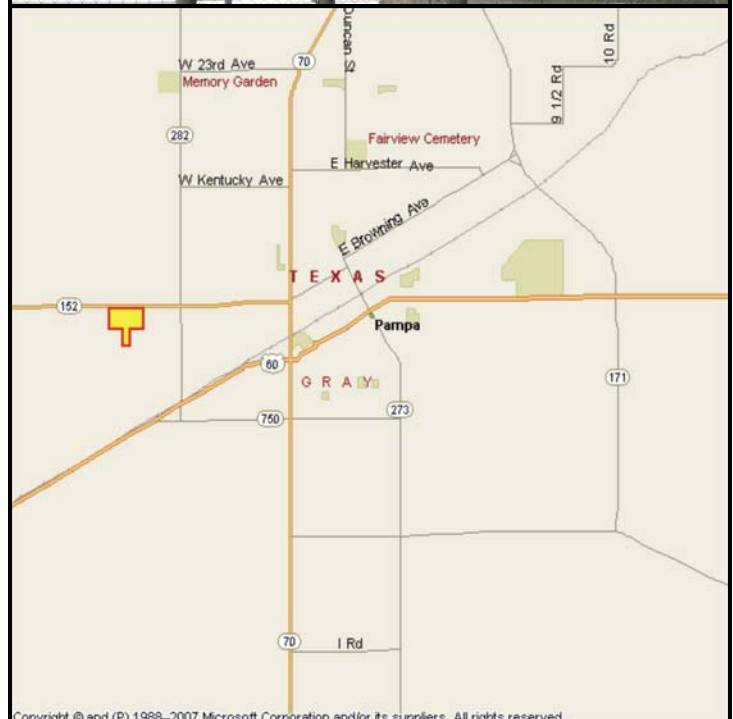

PAMPA, GRAY COUNTY, TEXAS

MARKET:

Catch all the traffic heading to Borger from Pampa with this new all-steel billboard. Illuminated for 24 hour a day coverage.

LOCATION:

0.5 miles West of Price Road—Pampa

HIGHWAY:

152

ORIENTATION:

Side of Pavement - South
For Traffic - Westbound

FACE:

Position - Cross Read
Size - 10' H x 24' W
Illuminated - Yes

TERM:

12, 24 & 36 Months

GPS:

Latitude: 35.5327
Longitude: -100.9993

WEEKLY IMPRESSIONS:

25,800

PANEL ID:

TGR-22C (Top)
TGR-22D (Bottom)

For More Information, Please Call
877.583.3801

E-mail - sales@lookoutdoor.biz