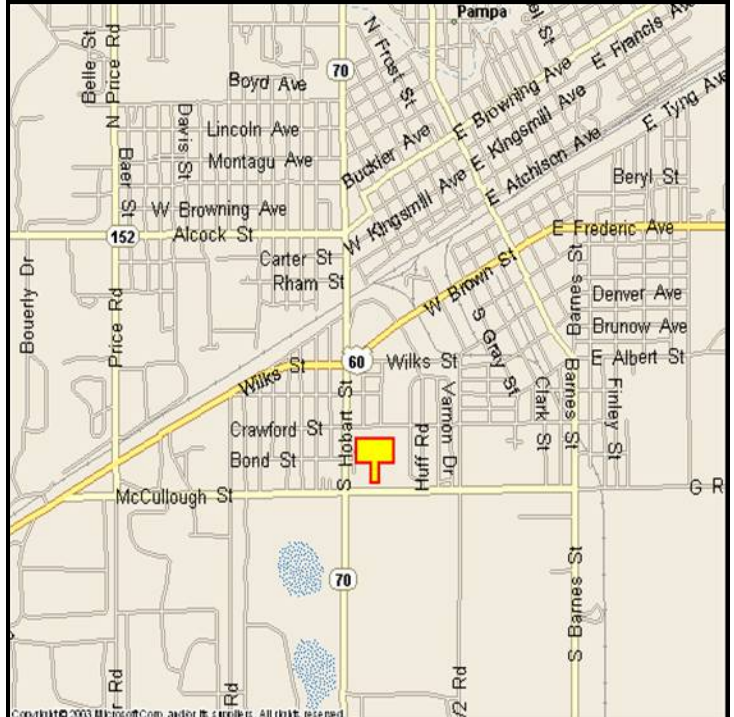

PANEL ID:

TGR-1B

For More Information, Please Call

877.583.3801

E-mail - sales@lookoutdoor.biz