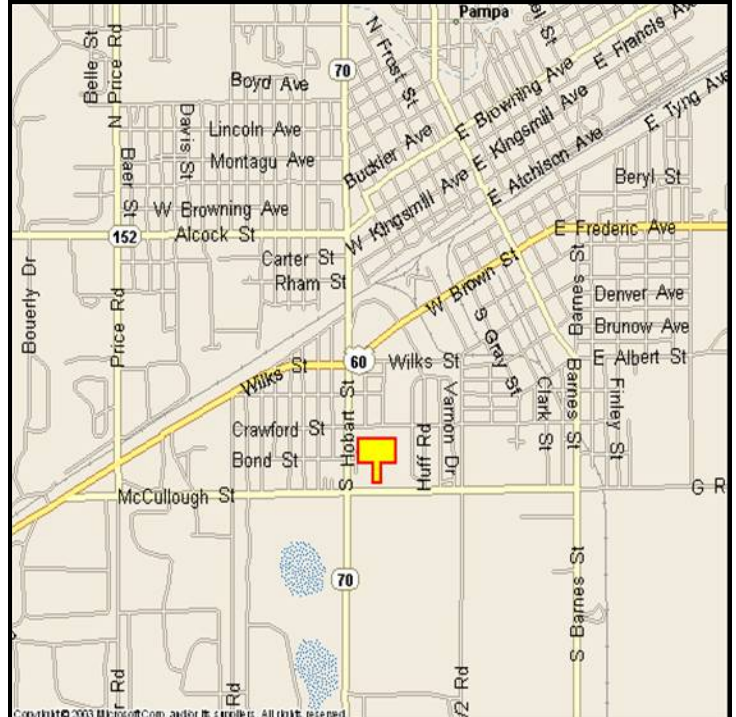

PANEL ID:

TGR-1B

For More Information, Please Call

877.583.3801

E-mail - sales@lookoutdoor.biz