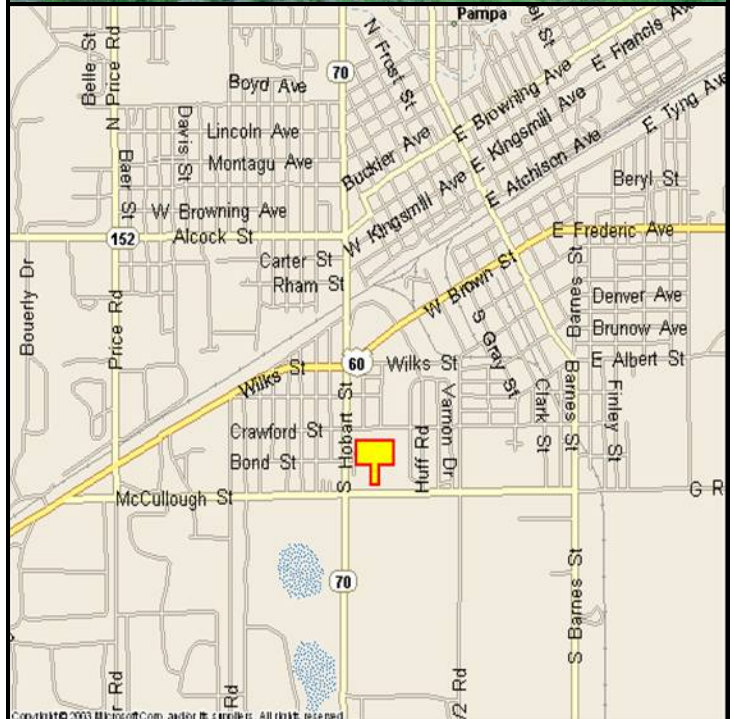

PANEL ID:

TGR-1A

For More Information, Please Call

877.583.3801

E-mail - sales@lookoutdoor.biz