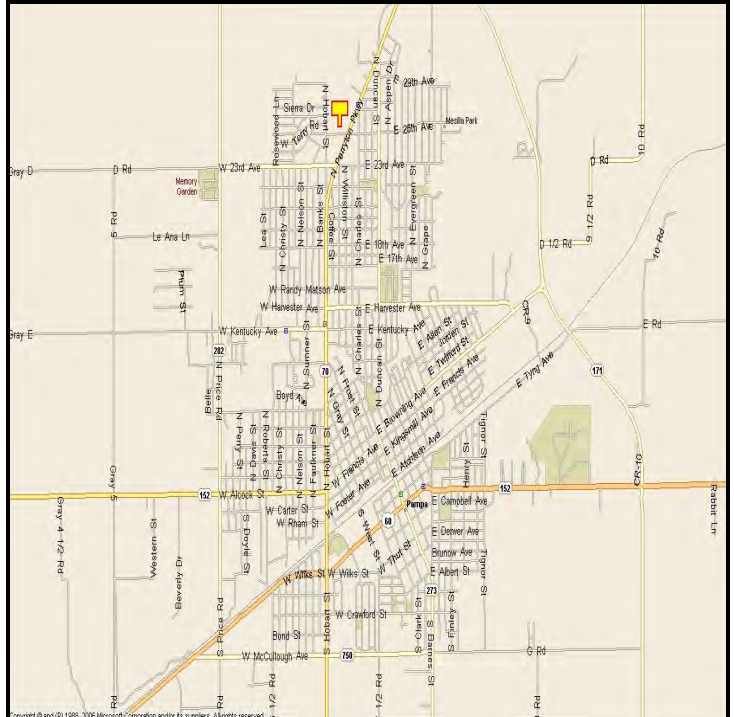

**PAMPA, GRAY COUNTY, TEXAS**

**MARKET**

This billboard is a no brainer– located at the entrance to the Wal-Mart Super Center it will be seen by EVERYONE in Pampa.

**LOCATION:**

28th Avenue– Wal-Mart Super Center drive way

**HIGHWAY:**

**ORIENTATION:**

Side of Pavement - North  
For Traffic - East bound

**FACE:**

Position – Cross Read  
Size - 8' H x 24' W  
Illuminated - No

**TERM:**

12, 24 & 36 Months

**GPS:**

Latitude: 35.5692  
Longitude: -100.9665

**WEEKLY IMPRESSIONS:**

110,500

**PANEL ID:**

TGR-17C (Top)  
TGR-17D (Bottom)

For More Information, Please Call

877.583.3801

E-mail - [sales@lookoutdoor.biz](mailto:sales@lookoutdoor.biz)