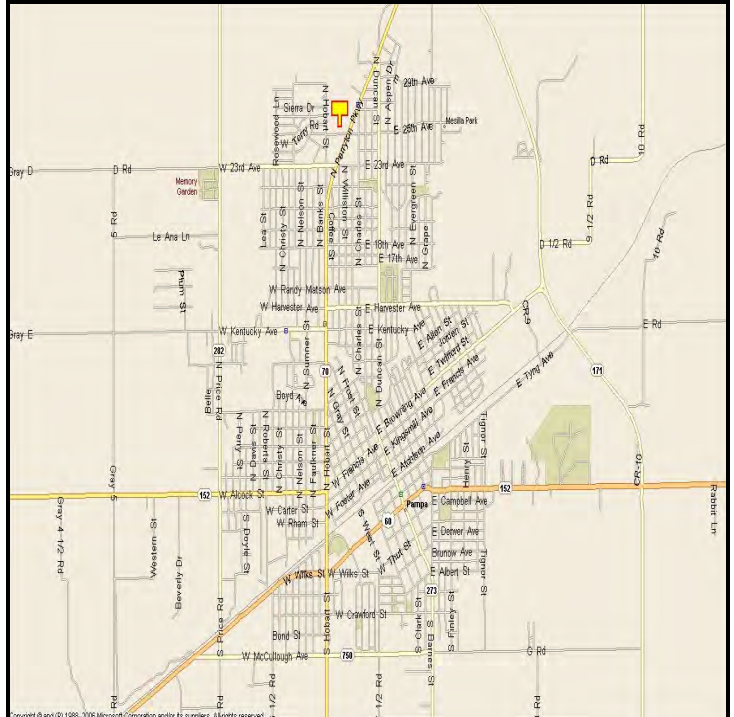

**PAMPA, GRAY COUNTY, TEXAS**

**MARKET**

This billboard is a no brainer– located at the entrance to the Wal-Mart Super Center it will be seen by EVERYONE in Pampa.

**LOCATION:**

28th Avenue– Wal-Mart Super Center drive way

**HIGHWAY:**

**ORIENTATION:**

Side of Pavement - North  
For Traffic - West bound

**FACE:**

Position– Right Read  
Size - 8' H x 24' W  
Illuminated - No

**TERM:**

12, 24 & 36 Months

**GPS:**

Latitude: 35.5692  
Longitude: -100.9665

**WEEKLY IMPRESSIONS:**

110,500

**PANEL ID:**

TGR-17A (Top)  
TGR-17B (Bottom)

For More Information, Please Call

877.583.3801

E-mail - sales@lookoutdoor.biz