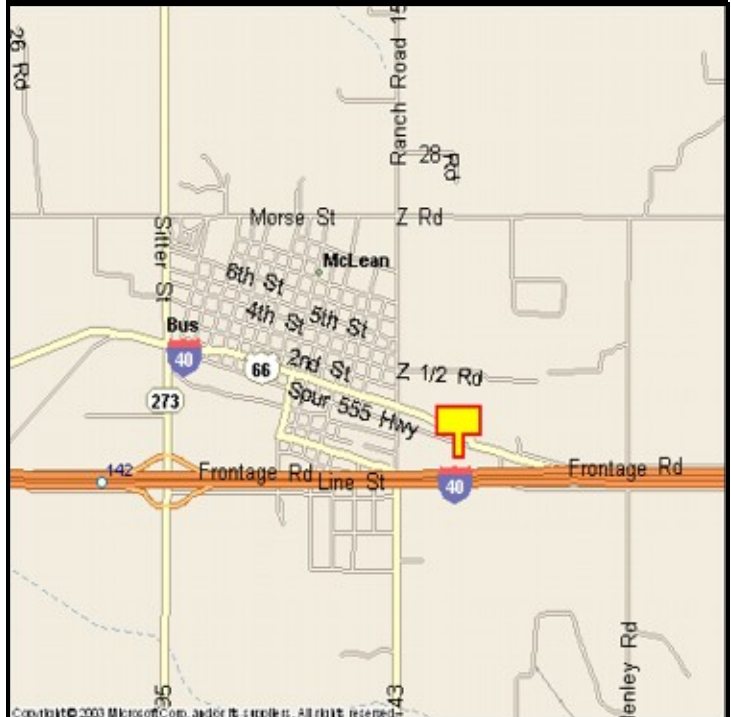

McCLEAN, GRAY COUNTY, TEXAS

MARKET:

This interstate-size, lighted billboard gives you both day and night exposure to westbound travelers from Oklahoma to Amarillo and New Mexico.

LOCATION:

1/2 mile West of MP 143—East limits of McLean

HIGHWAY:

I-40

ORIENTATION:

Side of Pavement - North
For Traffic - West bound

FACE:

Right Read
Size - 12' H x 46'-4" W
Illuminated - Yes

TERM:

12, 24 & 36 Months

GPS:

Latitude: 35.2270
Longitude: -100.5931

WEEKLY IMPRESSIONS:

67,000

PANEL ID:

TGR-16A

For More Information, Please Call

877.583.3801