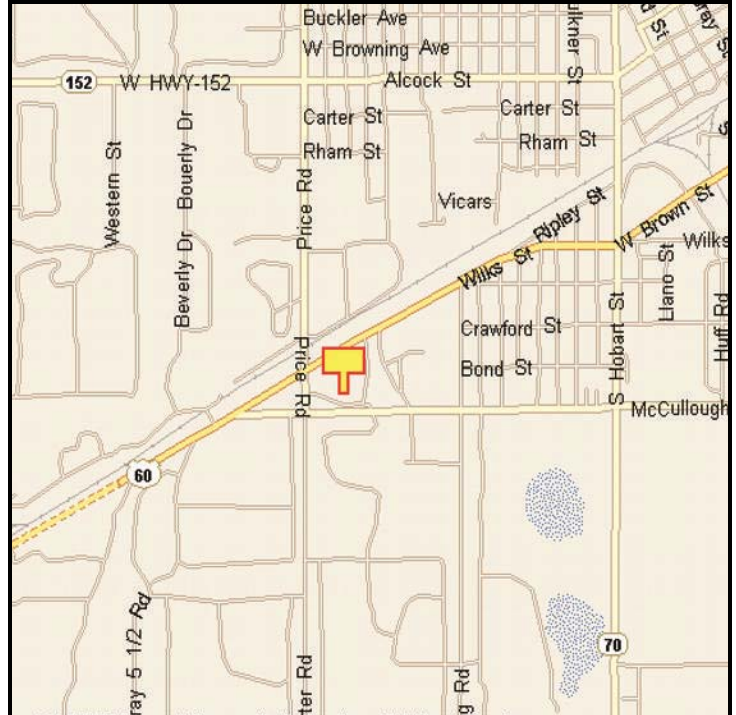

**PAMPA, GRAY COUNTY, TEXAS**

**MARKET:**

This is a huge billboard positioned nearly on top of all the Highway 60 traffic just west of Pampa. Amarillo travelers, along with Celanese, Cabot and other local traffic can't miss your message on this structure.

**LOCATION:**

0.1 mile East of Price Road—Pampa

**HIGHWAY:**

U.S. 60

**ORIENTATION:**

Side of Pavement - South  
For Traffic - West bound

**FACE:**

Position - Cross Read  
Size - 8' H x 28' W  
Illuminated - No

**TERM:**

12, 24 & 36 Months

**GPS:**

Latitude: 35.5205  
Longitude: -100.9885

**WEEKLY IMPRESSIONS:**

57,900

**PANEL ID:**

TGR-13C (Top)  
TGR-13D (Bottom)