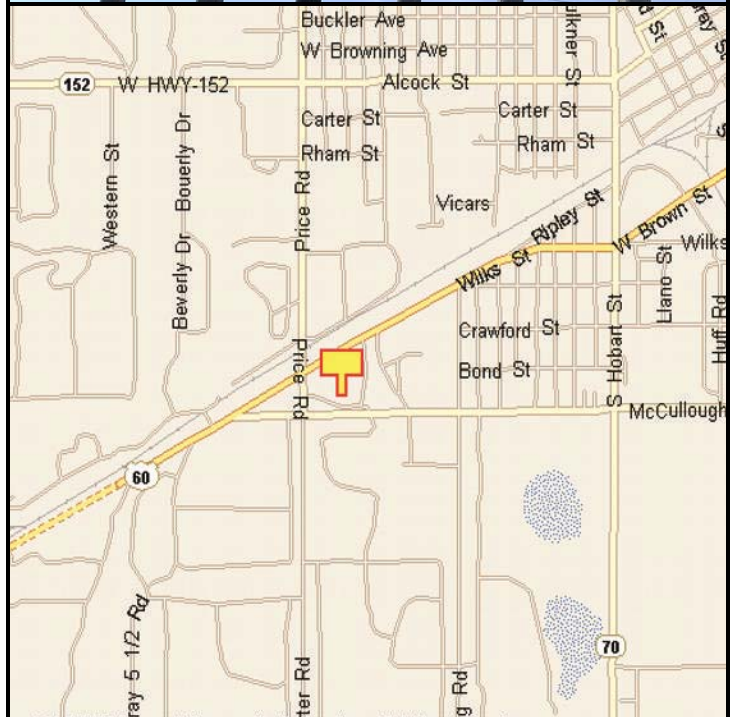

**PAMPA, GRAY COUNTY, TEXAS**

**MARKET:**

This is a huge billboard positioned nearly on top of all the Highway 60 traffic just west of Pampa. Amarillo travelers, along with Celanese, Cabot and other local traffic can't miss your message on this structure.

**LOCATION:**

0.1 mile East of Price Road—Pampa

**HIGHWAY:**

U.S. 60

**ORIENTATION:**

Side of Pavement - South  
For Traffic - West bound

**FACE:**

Position - Cross Read  
Size - 8' H x 28' W  
Illuminated - No

**TERM:**

12, 24 & 36 Months

**GPS:**

Latitude: 35.5205  
Longitude: -100.9885

**WEEKLY IMPRESSIONS:**

57,900

**PANEL ID:**

TGR-13C (Top)  
TGR-13D (Bottom)