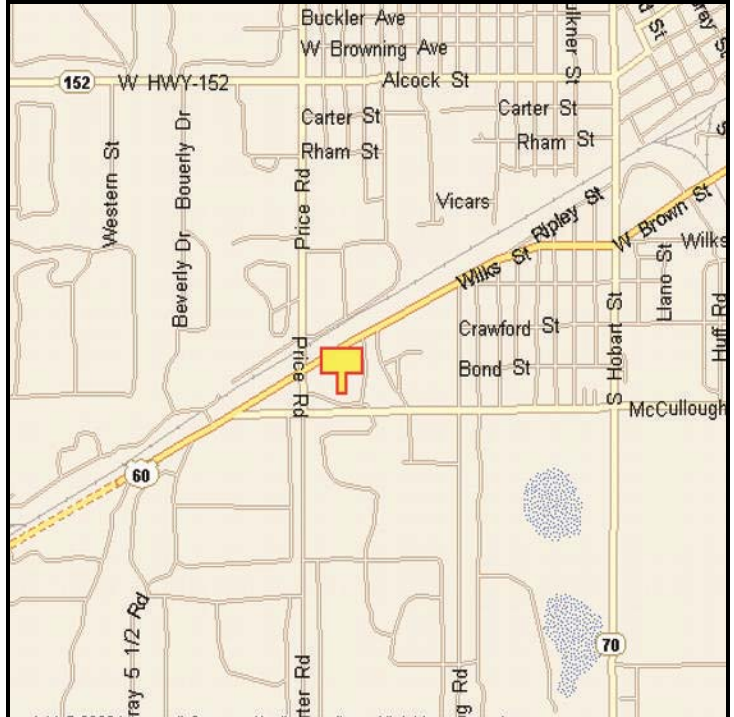

PAMPA, GRAY COUNTY, TEXAS

MARKET:

This is a huge billboard positioned nearly on top of all the Highway 60 traffic just west of Pampa. Amarillo travelers, along with Celanese, Cabot and other local traffic can't miss your message on this structure.

LOCATION:

0.1 mile East of Price Road—Pampa

HIGHWAY:

U.S. 60

ORIENTATION:

Side of Pavement - South
For Traffic - East bound

FACE:

Position - Right Read
Size - 8' H x 28' W
Illuminated - No

TERM:

12, 24 & 36 Months

GPS:

Latitude: 35.5205
Longitude: -100.9885

WEEKLY IMPRESSIONS:

57,900

PANEL ID:

TGR-13A (Top)
TGR-13B (Bottom)