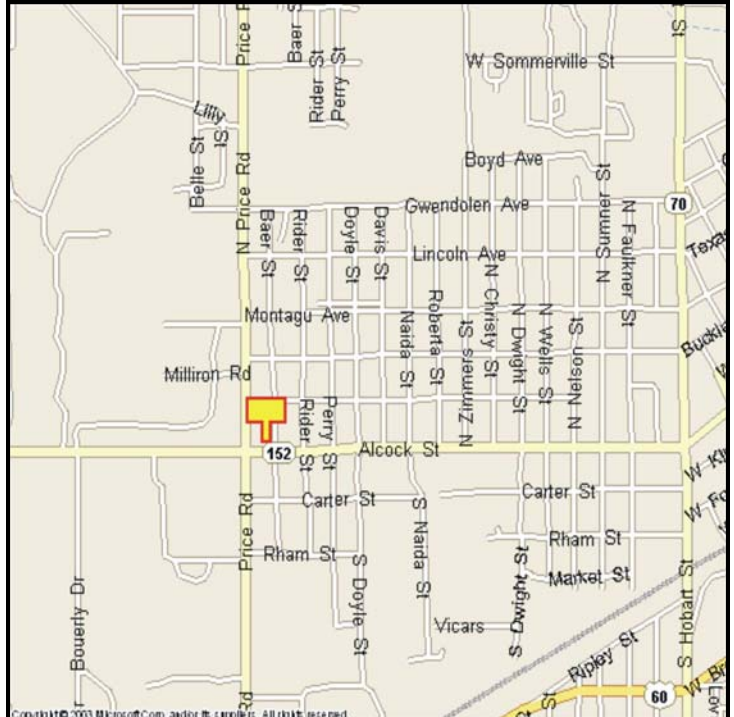

PANEL ID:

TGR-12C (Top)
TGR-12D (Bottom)

For More Information, Please Call

877.583.3801

E-mail - sales@lookoutdoor.biz