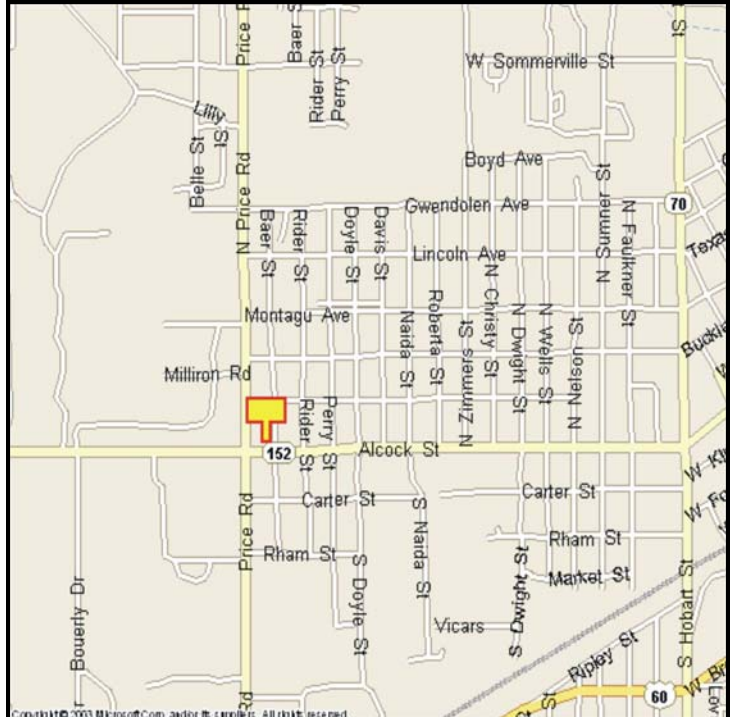

PANEL ID:

TGR-12A (Top)
TGR-12B (Bottom)

For More Information, Please Call

877.583.3801

E-mail - sales@lookoutdoor.biz