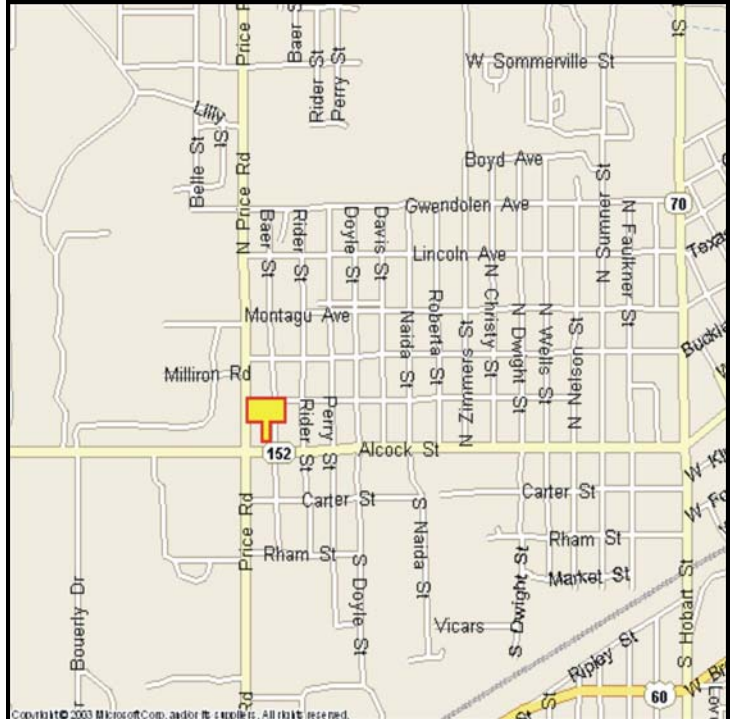

PANEL ID:

TGR-12A (Top)
TGR-12B (Bottom)

For More Information, Please Call

877.583.3801

E-mail - sales@lookoutdoor.biz