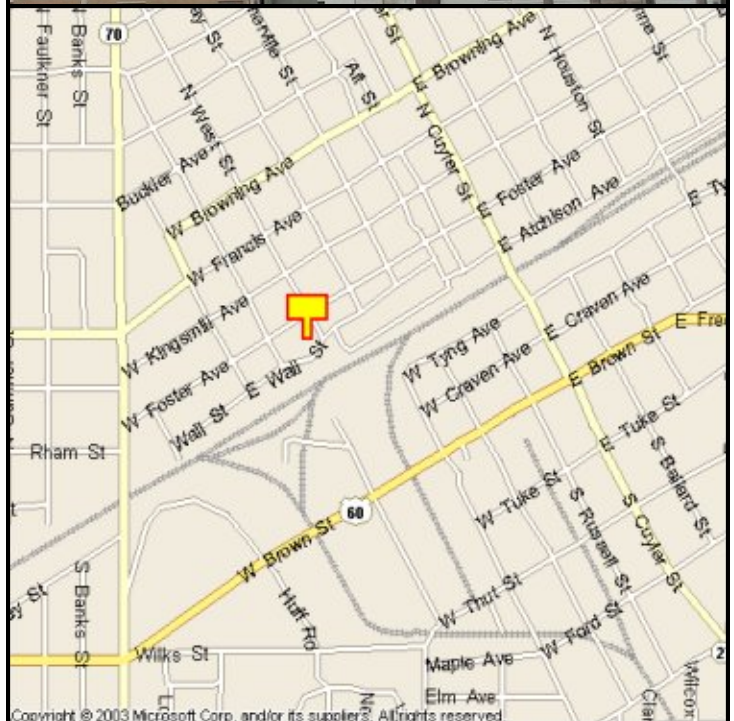

PAMPA, GRAY COUNTY, TEXAS

MARKET:

This full-color billboard gives you unmatched exposure to local Pampa traffic targeting downtown to Hobart Street travelers. Very inexpensive exposure—especially compared to newspaper ad costs!

LOCATION:

601 Foster—Pampa

HIGHWAY:

ORIENTATION:

Side of Pavement - South
For Traffic - West bound

FACE:

Position - Cross Read
Size - 6' H x 12' W
Illuminated - No

TERM:

12, 24 & 36 Months

GPS:

Latitude: 35.5334
Longitude: -100.9665

WEEKLY IMPRESSIONS:

9,200

PANEL ID:

TGR-11C (Top)
TGR-11D (Bottom)

For More Information, Please Call