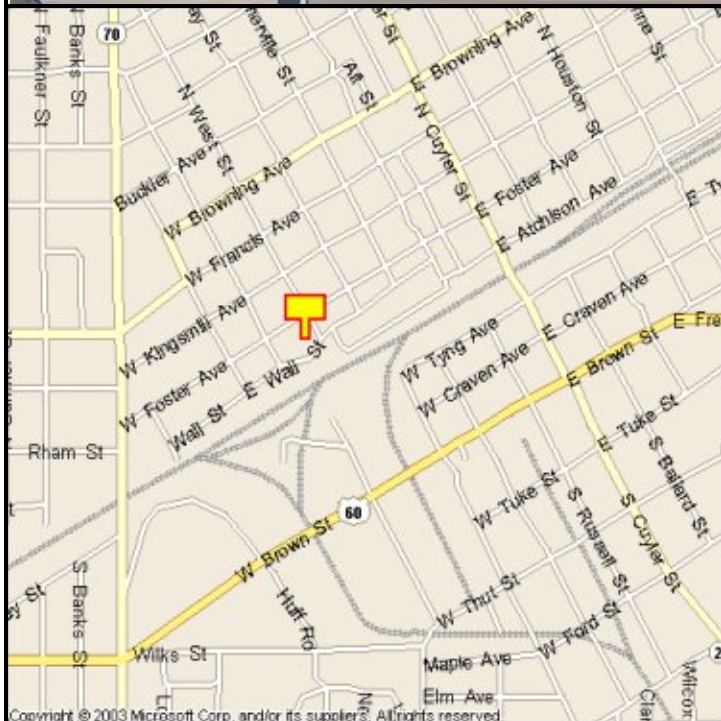

PAMPA, GRAY COUNTY, TEXAS

MARKET:

This full-color billboard gives you unmatched exposure to local Pampa traffic targeting Hobart Street to downtown travelers. Very inexpensive exposure—especially compared to newspaper ad costs!

LOCATION:

601 Foster—Pampa

HIGHWAY:

ORIENTATION:

Side of Pavement - South
For Traffic - East bound

FACE:

Position - Right Read
Size - 6' H x 12' W
Illuminated - No

TERM:

12, 24 & 36 Months

GPS:

Latitude: 35.5334
Longitude: -100.9665

WEEKLY IMPRESSIONS:

9,200

PANEL ID:

TGR-11A (Top)
TGR-11B (Bottom)

For More Information, Please Call
877.583.3801