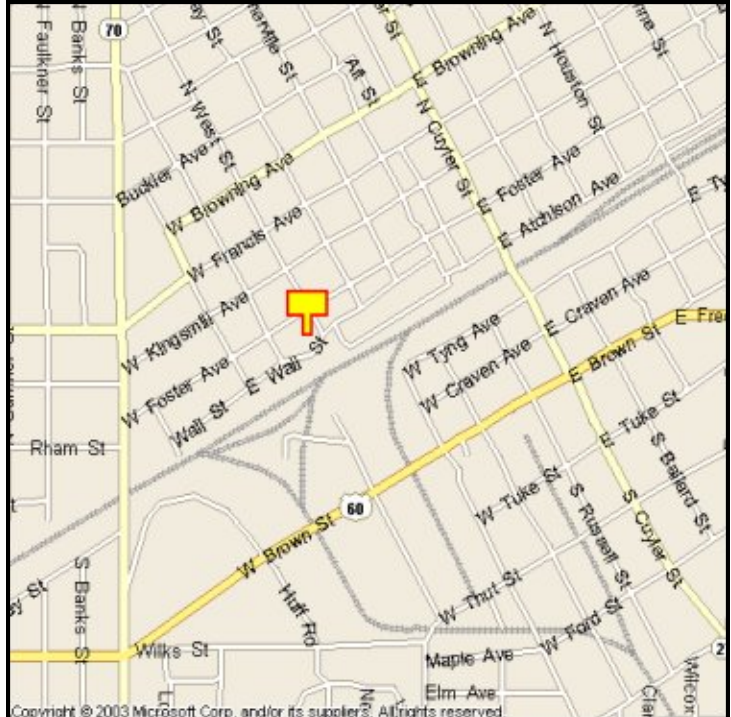

PAMPA, GRAY COUNTY, TEXAS

MARKET:

This full-color billboard gives you unmatched exposure to local Pampa traffic targeting Hobart Street to downtown travelers. Very inexpensive exposure—especially compared to newspaper ad costs!

LOCATION:

601 Foster—Pampa

HIGHWAY:

ORIENTATION:

Side of Pavement - South
For Traffic - East bound

FACE:

Position - Right Read
Size - 6' H x 12' W
Illuminated - No

TERM:

12, 24 & 36 Months

GPS:

Latitude: 35.5334
Longitude: -100.9665

WEEKLY IMPRESSIONS:

9,200

PANEL ID:

TGR-11A (Top)
TGR-11B (Bottom)

For More Information, Please Call