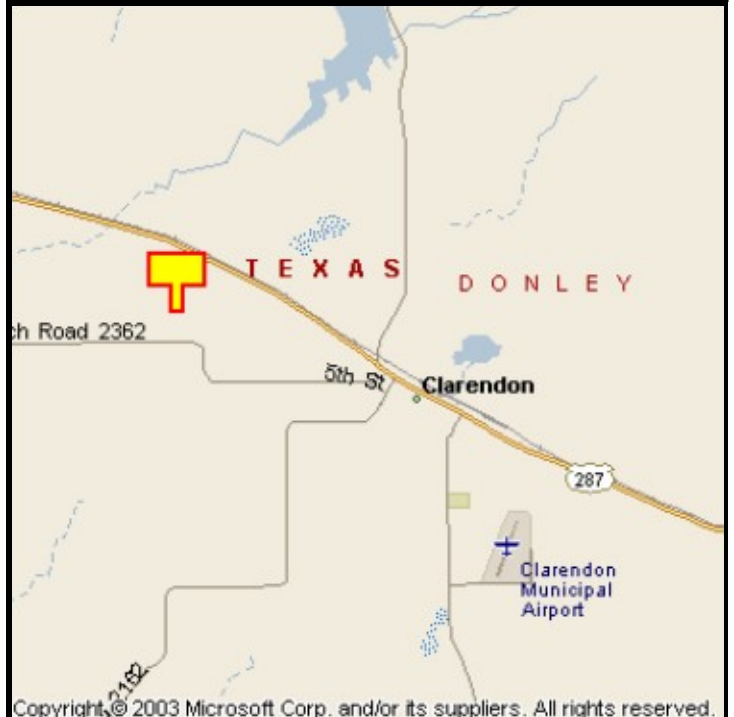

CLARENDON, DONLEY COUNTY, TEXAS

MARKET:

Not many billboards heading into Clarendon, Texas like this one. A perfect fit for the constant southeast bound traffic.

LOCATION:

2.7 miles West of JCT 70—Clarendon

HIGHWAY:

287

ORIENTATION:

Side of Pavement - South
For Traffic - Southbound

FACE:

Position - Right Read
Size - 5' H x 20' W
Illuminated - No

TERM:

12, 24 & 36 Months

GPS:

Latitude: 34.9660
Longitude: -100.9495

WEEKLY IMPRESSIONS:

100,900

PANEL ID:

TDO-3

For More Information, Please Call

877.583.3801