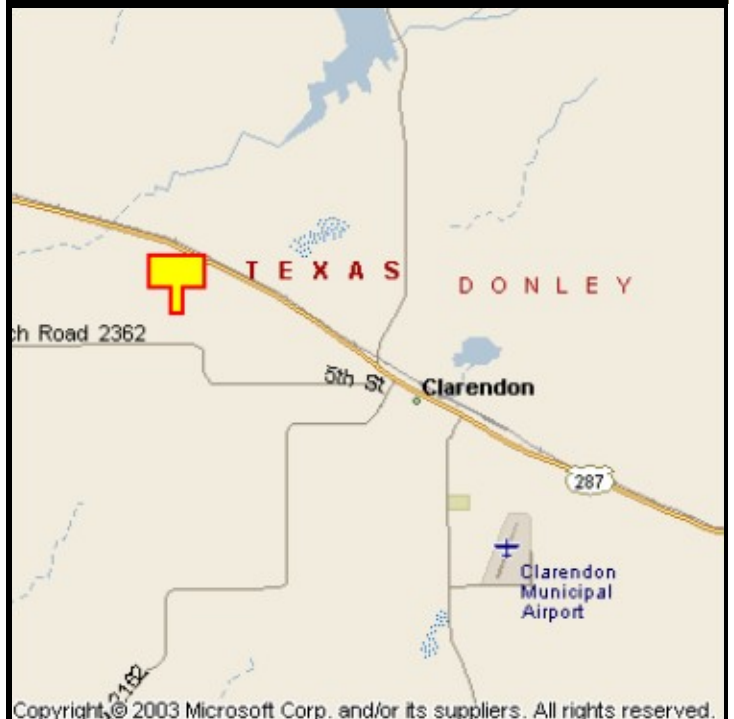

CLARENDON, DONLEY COUNTY, TEXAS

MARKET:

Not many billboards heading into Clarendon, Texas like this one. A perfect fit for the constant southeast bound traffic.

LOCATION:

2.7 miles West of JCT 70—Clarendon

HIGHWAY:

287

ORIENTATION:

Side of Pavement - South
For Traffic - Southbound

FACE:

Position - Right Read
Size - 5' H x 20' W
Illuminated - No

TERM:

12, 24 & 36 Months

GPS:

Latitude: 34.9660
Longitude: -100.9495

WEEKLY IMPRESSIONS:

100,900

PANEL ID:

TDO-3

For More Information, Please Call

877.583.3801