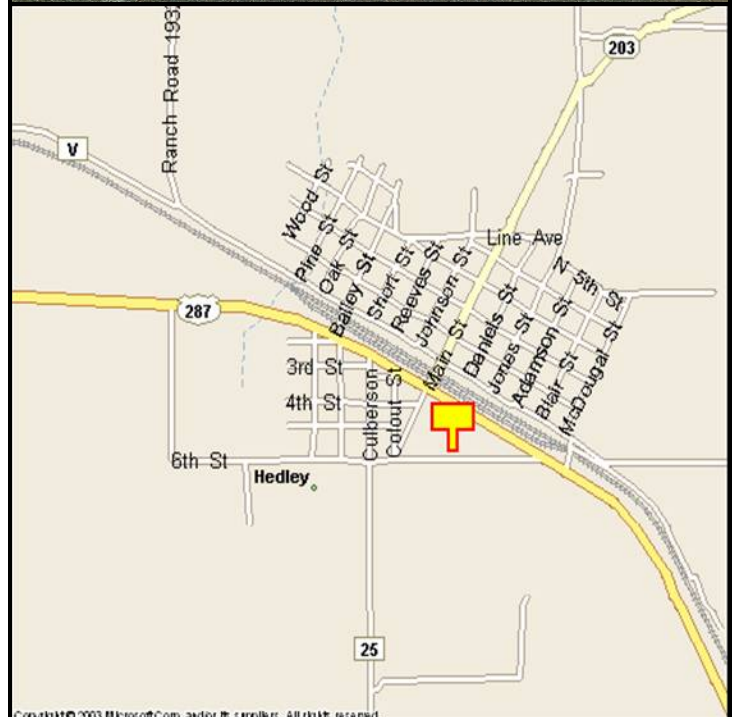

PANEL ID:

TDO-2C (Top)
TDO-2D (Bottom)

For More Information, Please Call

877.583.3801

E-mail - sales@lookoutdoor.biz