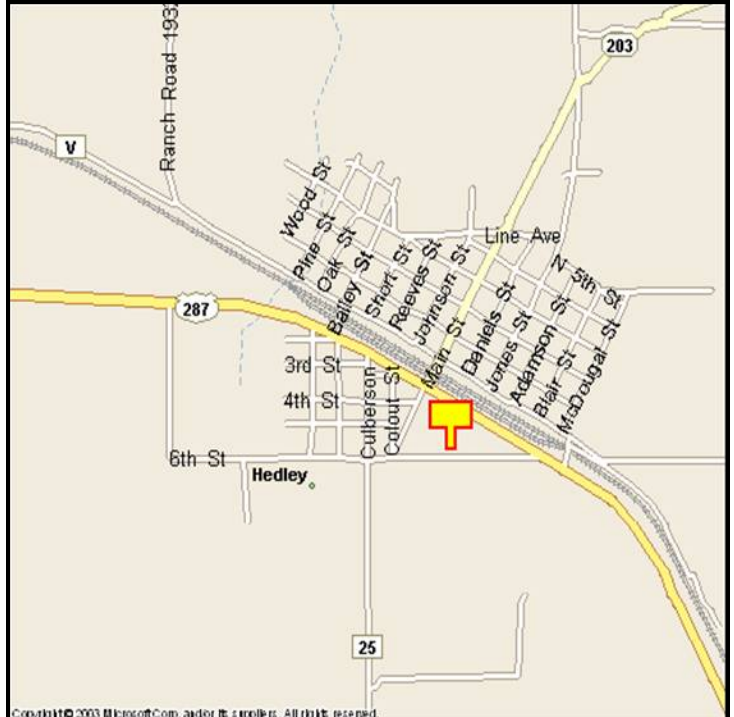

PANEL ID:

TDO-2C (Top)
TDO-2D (Bottom)

For More Information, Please Call

877.583.3801

E-mail - sales@lookoutdoor.biz