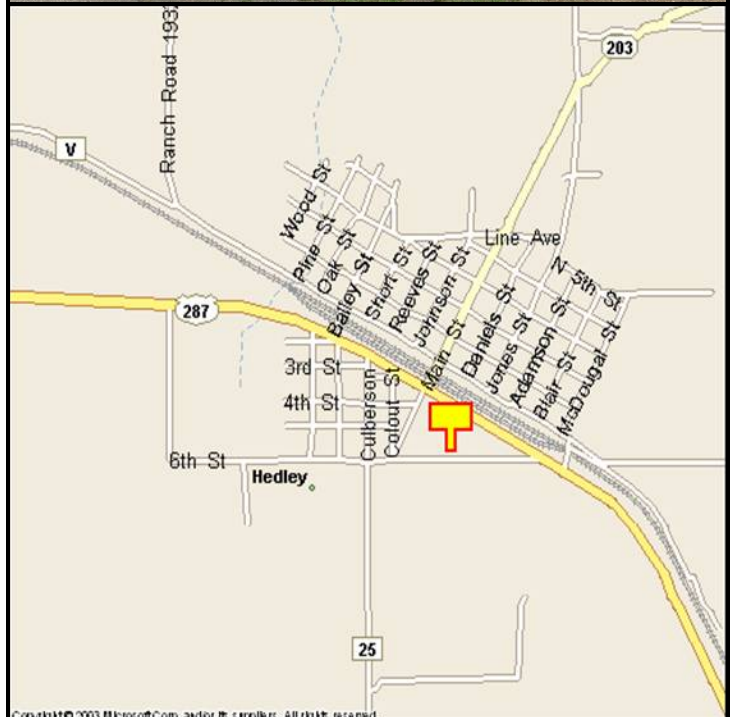

PANEL ID:

TDO-2A (Top)
TDO-2B (Bottom)

For More Information, Please Call

877.583.3801

E-mail - sales@lookoutdoor.biz