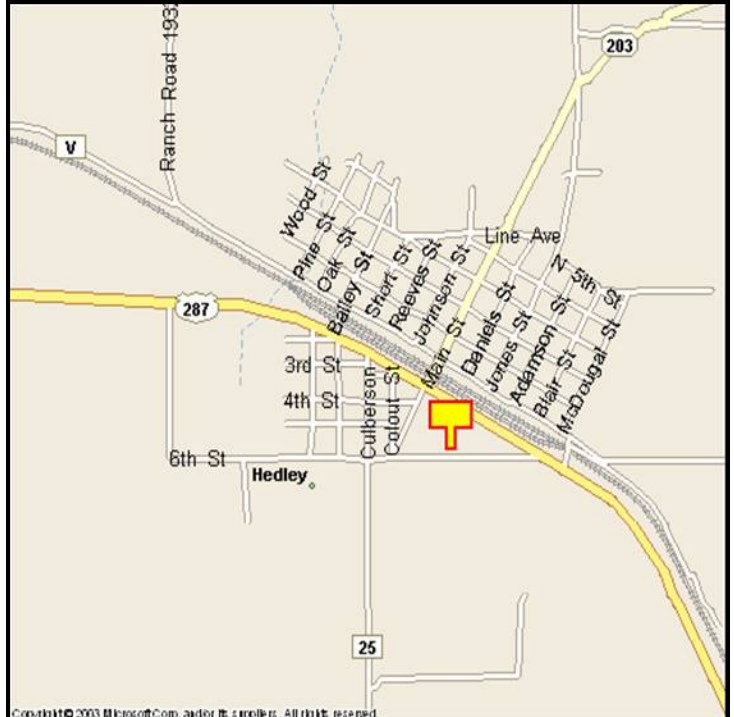

PANEL ID:

TDO-2A (Top)
TDO-2B (Bottom)

For More Information, Please Call

877.583.3801

E-mail - sales@lookoutdoor.biz